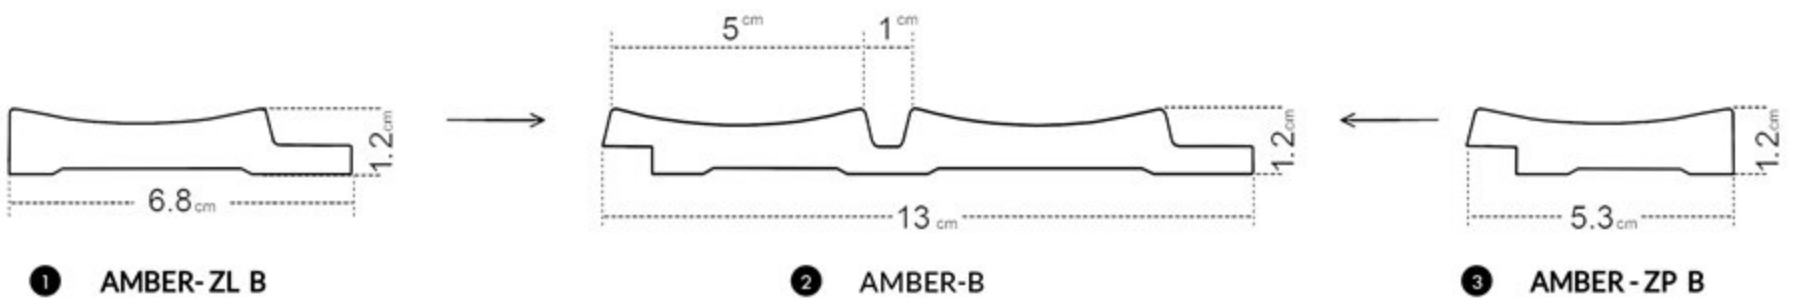

THE BEIGE COLOR
brings peace and harmony to the interior