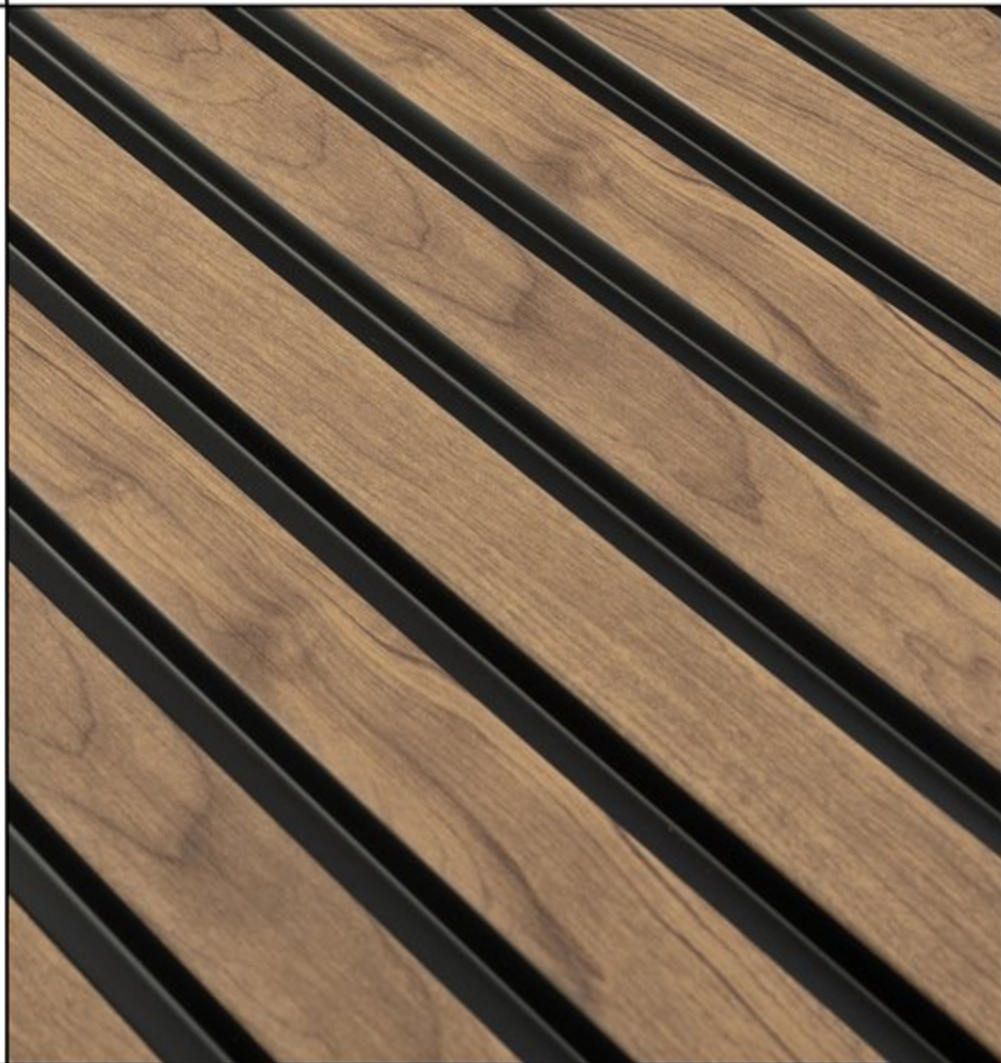

A unique wood pattern
that has become
BESTSELLER

Olmo

OAK CRAFT

Olmo

BLACK

Will you be tempted
by a dark accent in
the form of a wall
lined with BLACK
WALL PANELS

WATERPROOF

The modern material of the Lamelio wall panels is waterproof, so you can successfully use them not only in the living room or bedroom, but also in the bathroom, spa or other rooms exposed to moisture.