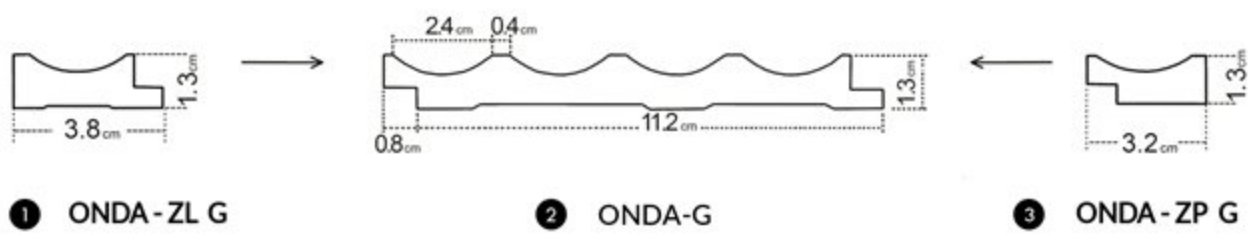

O N D A G R E Y

l i k e s
c o n t r a s t i n g
c o l o r s