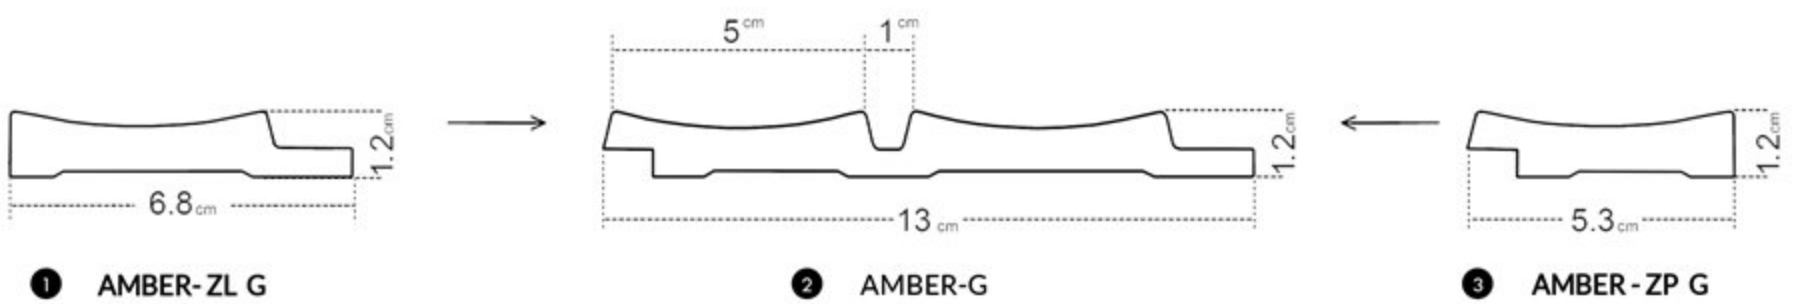

GREY
WALL PANELS
are the perfect
background to
create unique
arrangements