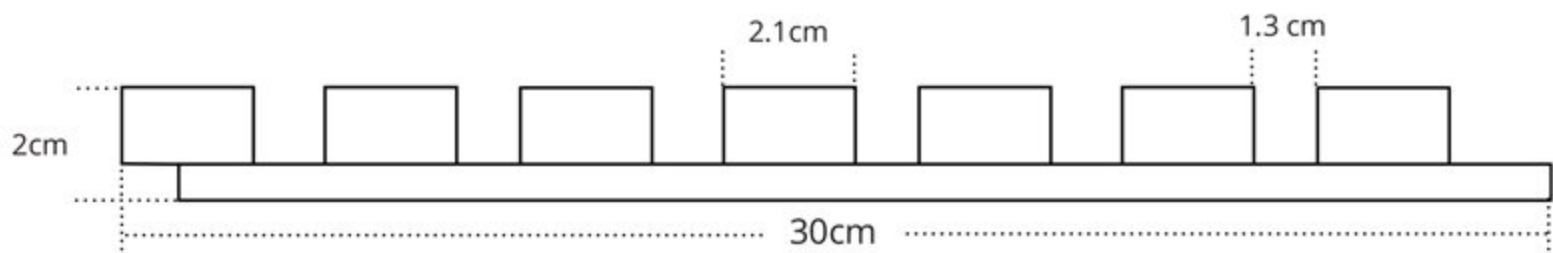

① COLETTE OAK NATURAL - BLACK

① panel - length approx. 270 cm