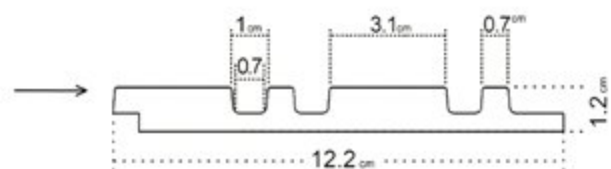

G O L D E N

C O L O R S

i n a m o r e
b e a u t i f u l
e d i t i o n

2 MILO-Z