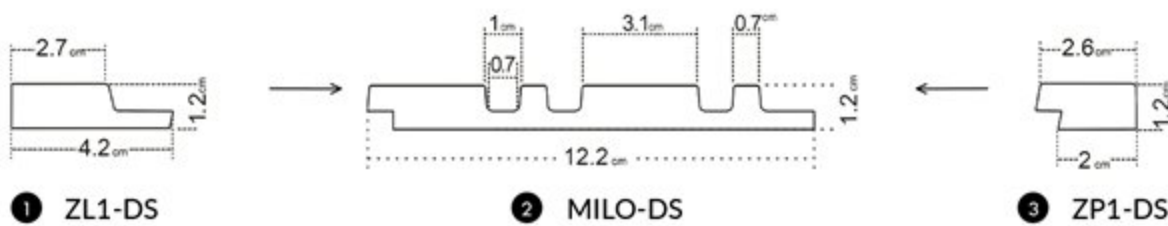

W E T O O K C A R E
O F E V E R Y D E T A I L

Milo Collection has dedicated endings that harmoniously complement the entire wall decoration made of wall panels