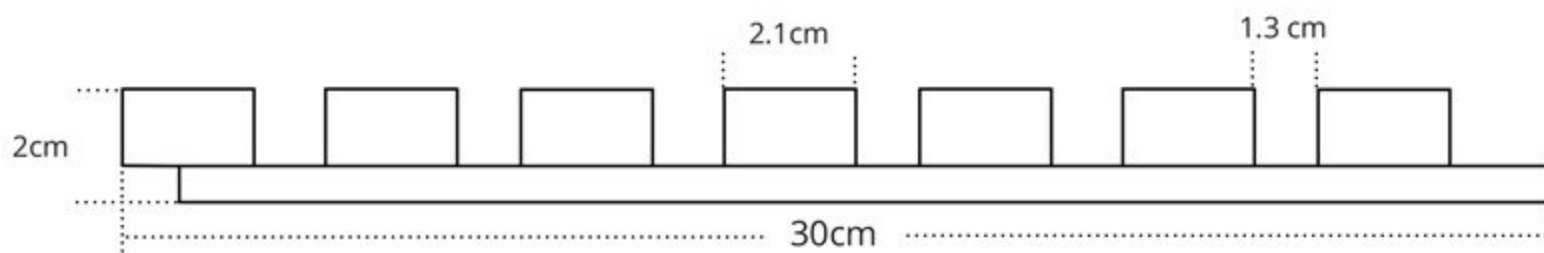

OAK BROWN-BLACK

soundproofing
properties, structure
and color natural wood

① COLETTE OAK BROWN-BLACK

① panel - length approx. 270 cm

BLACK WOOD-BLACK

soundproofing
properties, structure
and color black wood