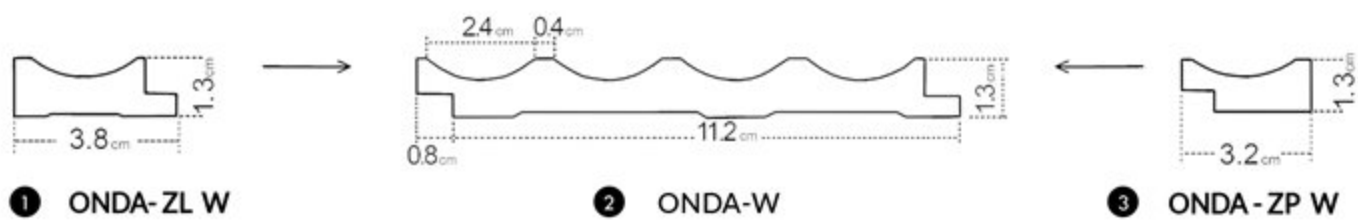

YOU CAN PAINT
WHITE WALL PANELS
in the color
of your walls,
accessories or
in a completely
contrasting color