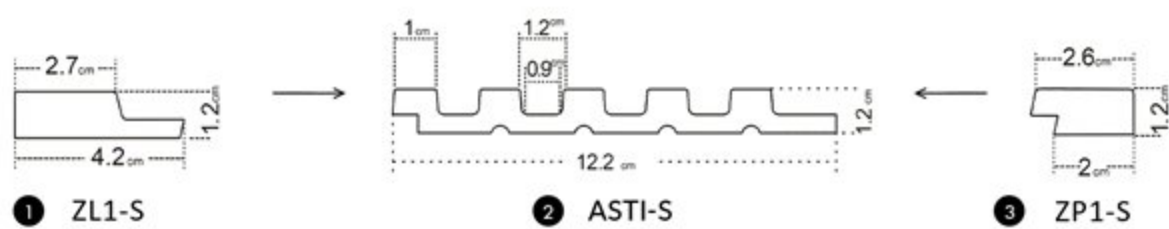

SILVER COLOR
OF ASTI COLLECTION

looks very light
and does not overwhelm
the interior