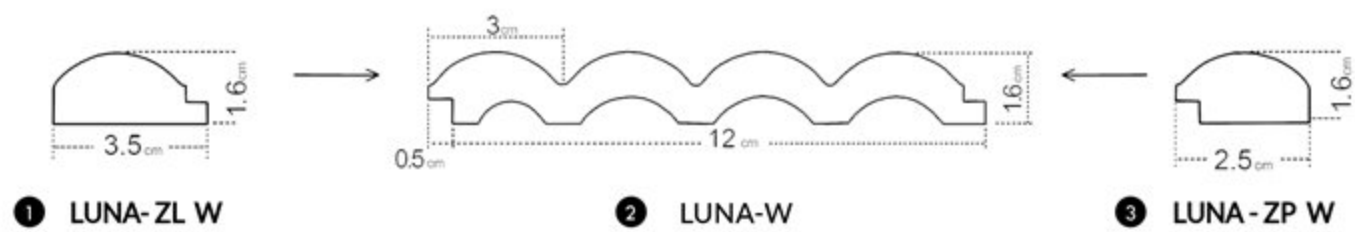

Give a unique character
to the wall panels from the
INFINITY COLLECTION