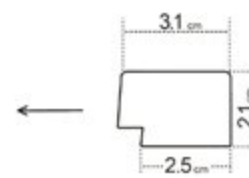

3 ZP2-DC

J O I N I N G P A N E L S
at the corner of the wall