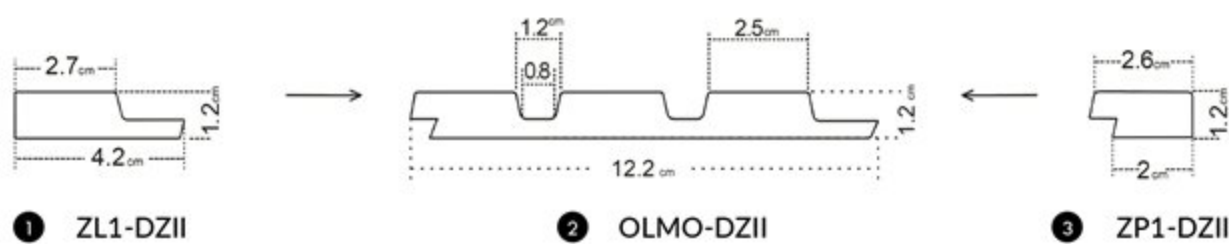

CLASSIC | EDITION

Elmo

OAK GOLD II

T I M E L E S S

c o m b i n a t i o n
o f p a t t e r n s
a n d c o l o r s

W O O D A N D G R E Y

- ① left finishing mouldings - length approx. 270cm
- ② panel - length approx. 270cm
- ③ right finishing mouldings - length approx. 270cm