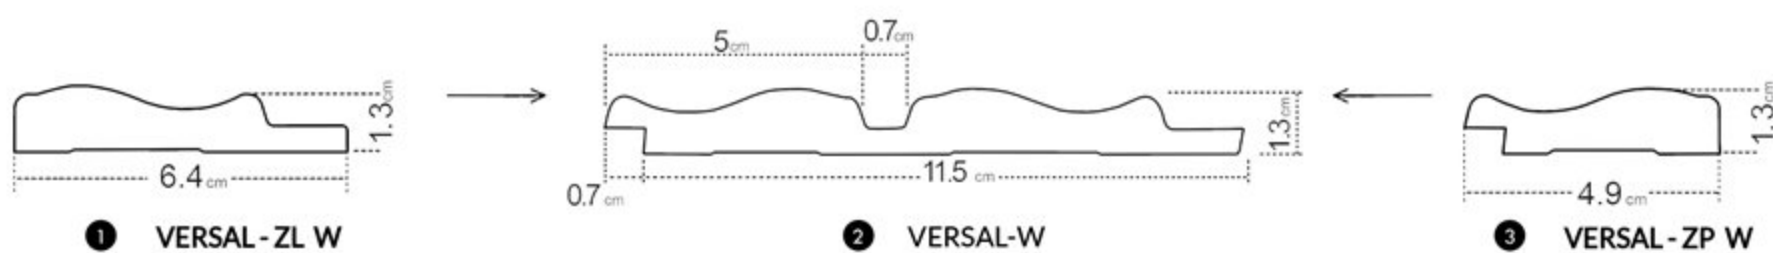

INFINITY VERSAL
WALL PANEL
is a perfect
complement
to the interior
finished with stucco