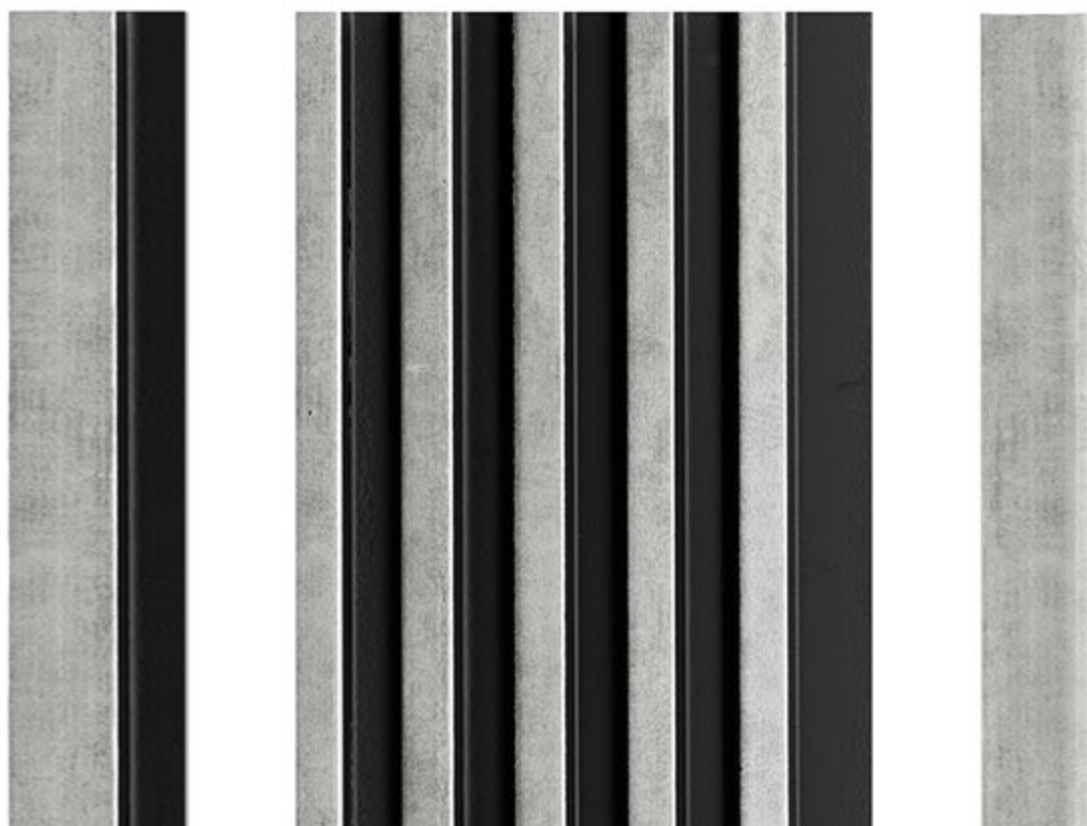

SILVER COLOR
OF ASTI COLLECTION

looks very light
and does not overwhelm
the interior