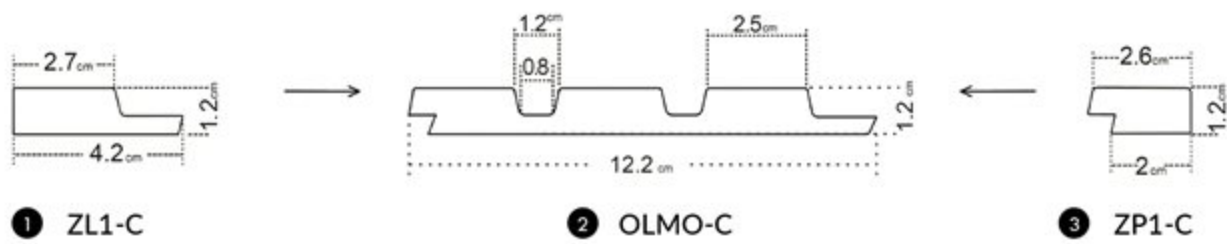

Will you be tempted
by a dark accent in
the form of a wall
lined with BLACK
WALL PANELS