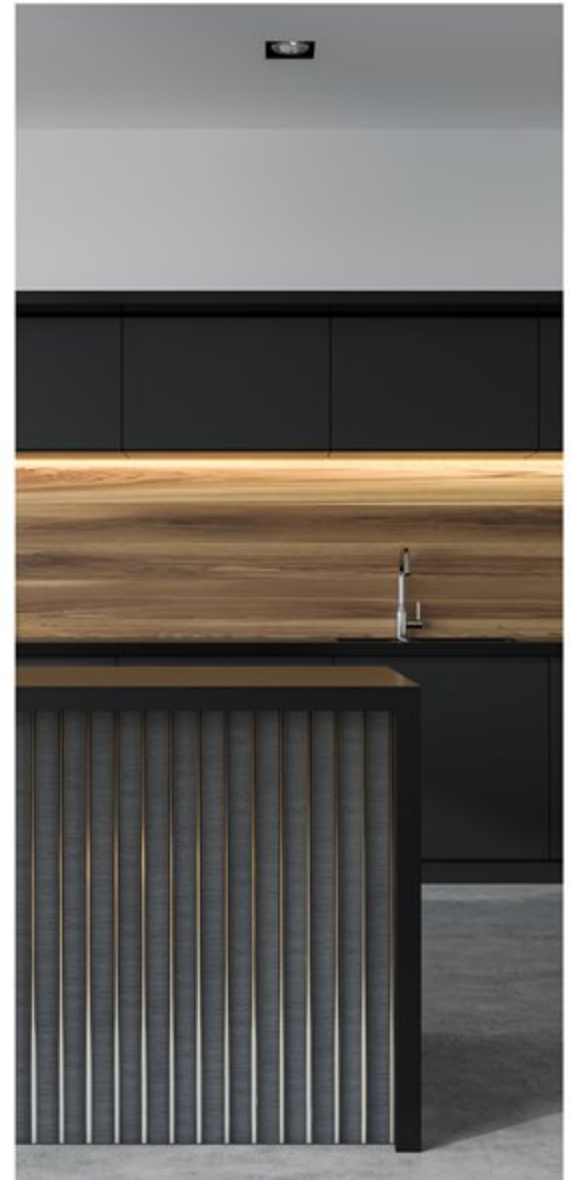

IMITATION
of a material
STRUCTURE