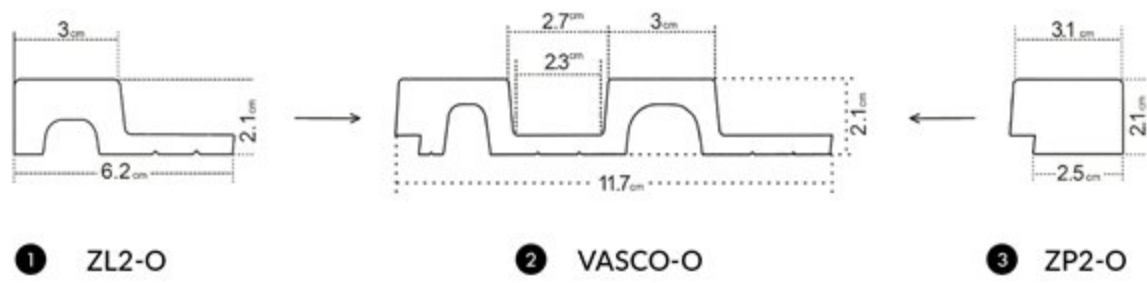

A N U T S H A D E O F W O O D
that will add character to your interior