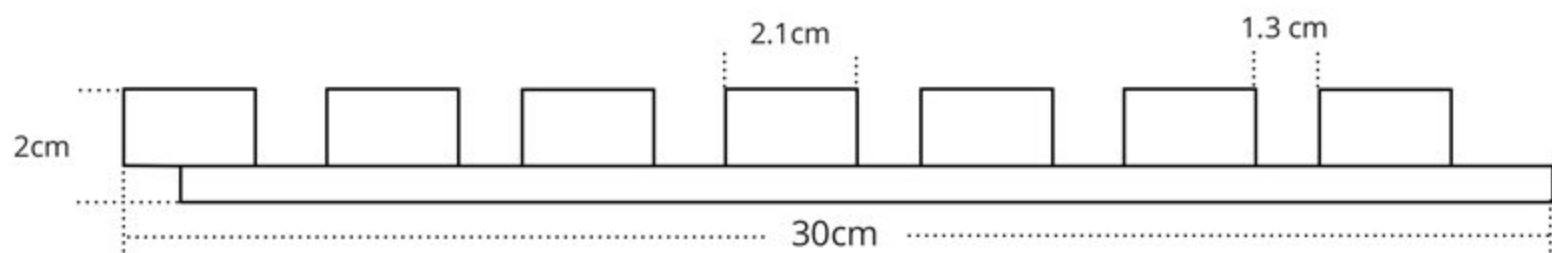

① COLETTE OAK BROWN-BLACK

① panel - length approx. 270 cm