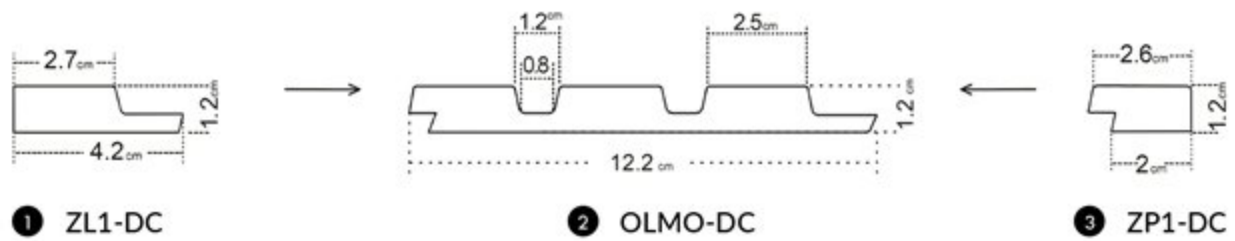

A unique wood pattern
that has become
BESTSELLER