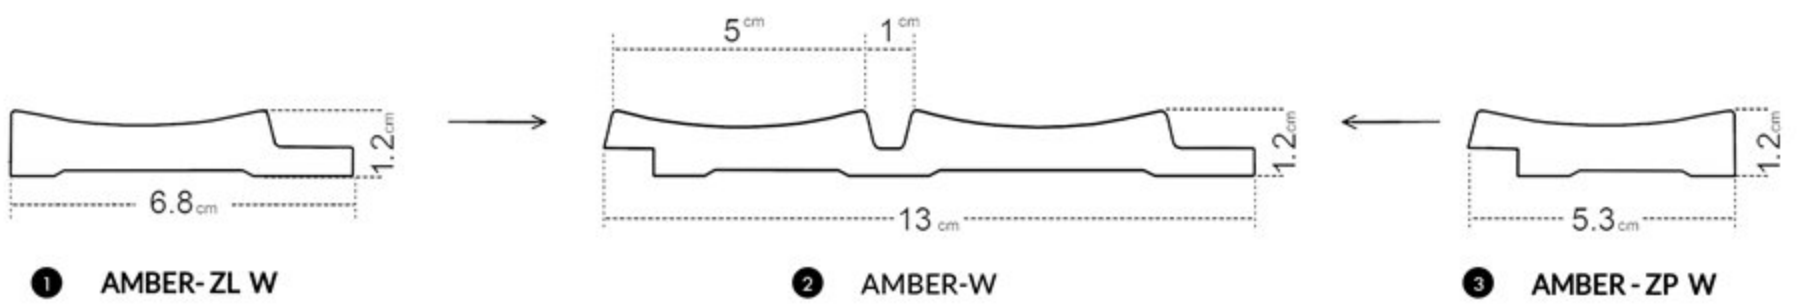

ALLURE | EDITION

Amber

WHITE

AMBER WHITE
white in the most
elegant form

- ① left finishing mouldings - length approx. 270cm
- ② panel - length approx. 270cm
- ③ right finishing mouldings - length approx. 270cm