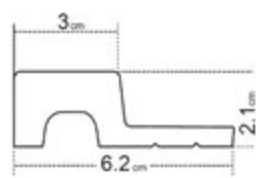

1 ZL2-DC

J O I N I N G P A N E L S
at the corner of the wall