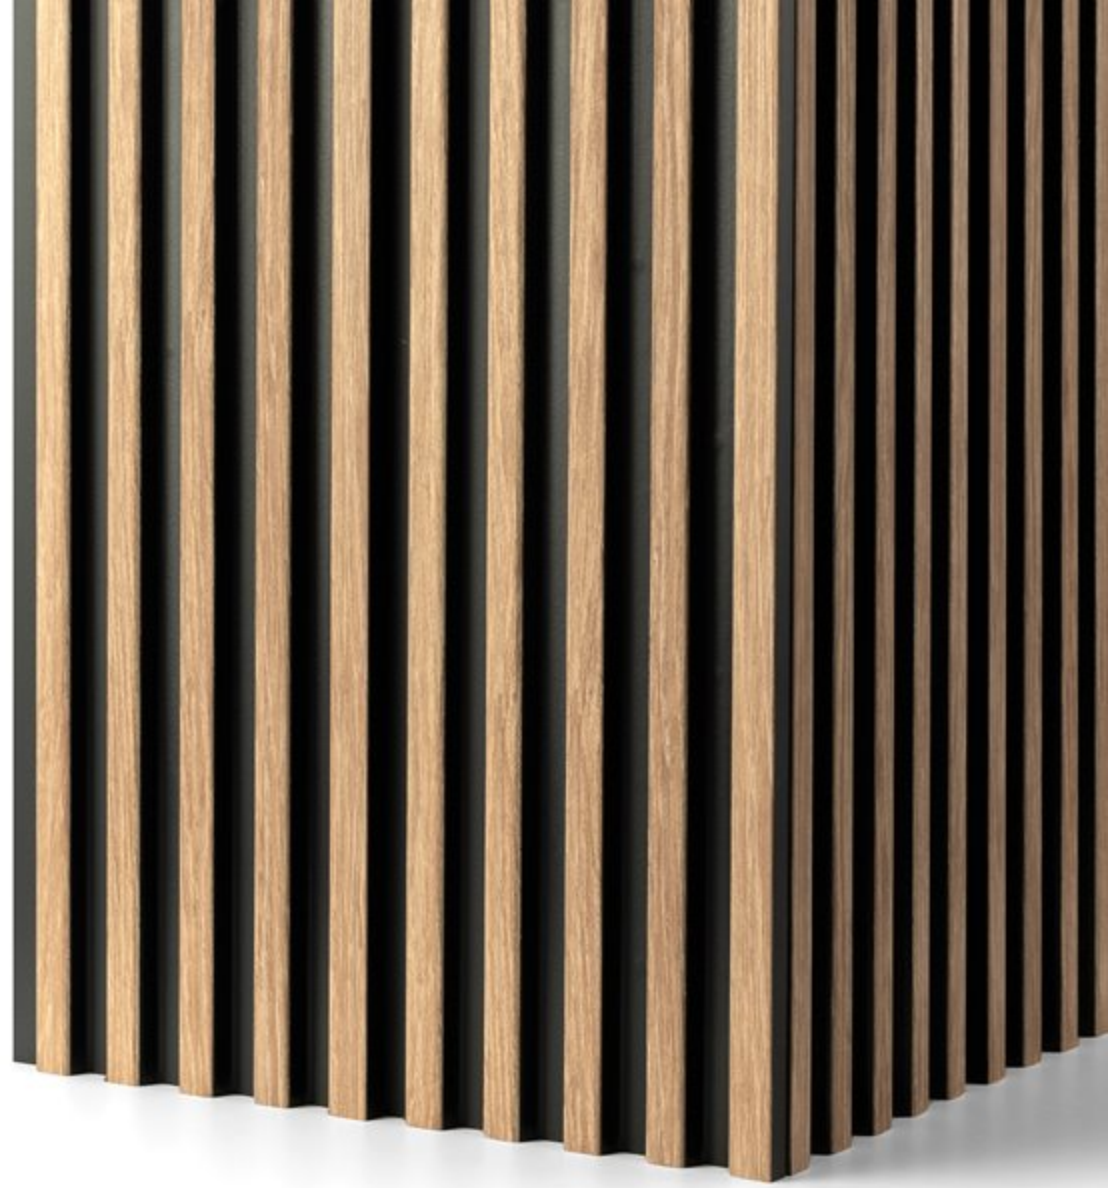

Subtle panels from THE ASTI COLLECTION have been released with dedicated finishing mouldings that will aesthetically finish an open wall with visible sides