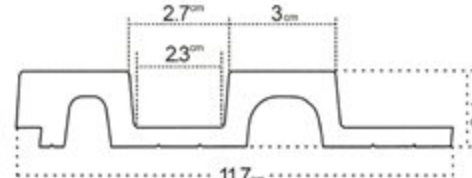

2 VASCO-DC

J O I N I N G P A N E L S
at the corner of the wall