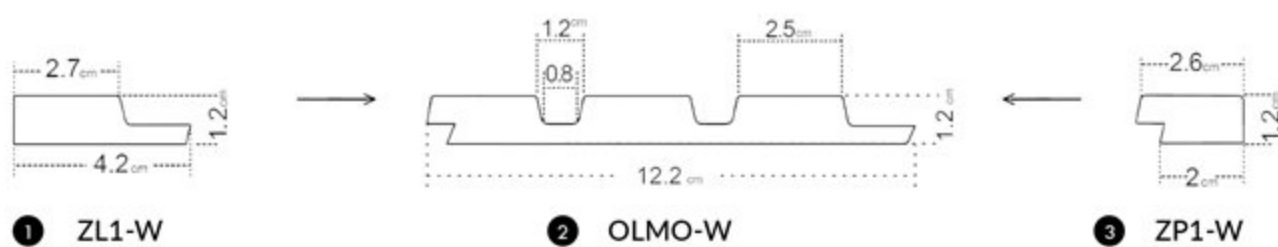

Paint your wall panels
the color you've been of dreaming