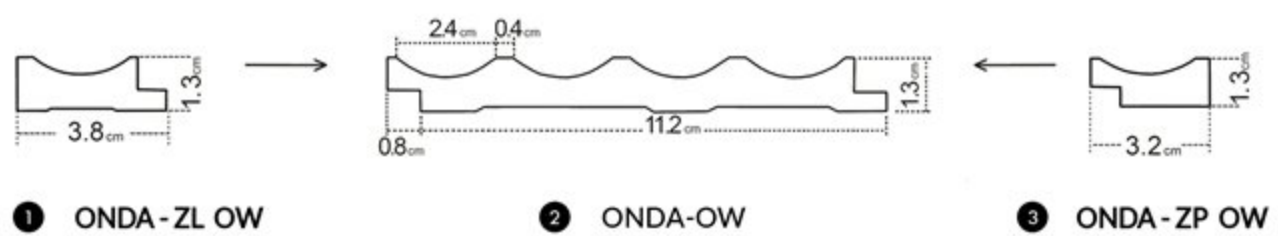

Their minimalist form and neutral colors will make them a timeless wall decoration in your interior.

ALLURE | EDITION

Onda

OAK WHITE

ONDA OAK WHITE

loves the company
of subdued colors

- ❶ left finishing mouldings - length approx. 270cm
- ❷ panel - length approx. 270cm
- ❸ right finishing mouldings - length approx. 270cm