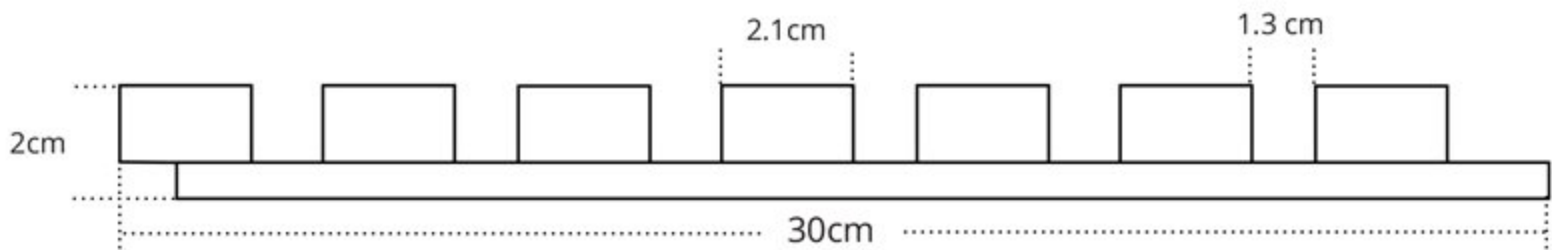

❶ COLETTE OAK HONEY- BLACK

❶ panel - length approx. 270 cm