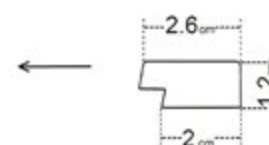

G O L D E N

C O L O R S

i n a m o r e
b e a u t i f u l
e d i t i o n

3 ZP1-Z