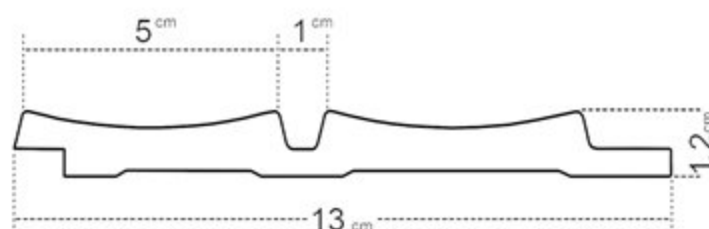

IMITATION
of a material
STRUCTURE