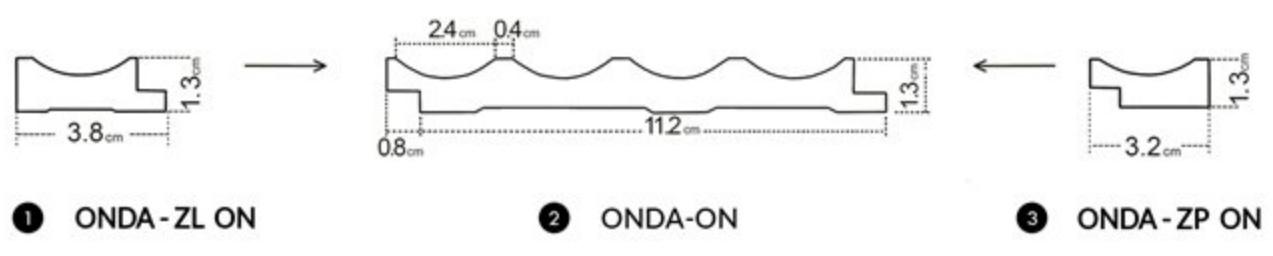

B E S T S E L L E R
t h i s c o l l e c t i o n