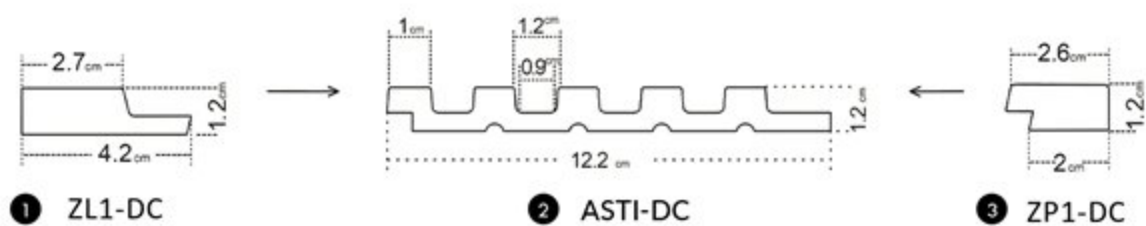

CLASSIC | EDITION

Asti

OAK GOLD

Subtle panels from THE ASTI COLLECTION have been released with dedicated finishing mouldings that will aesthetically finish an open wall with visible sides

- ① left finishing mouldings - length approx. 270cm
- ② panel - length approx. 270cm
- ③ right finishing mouldings - length approx. 270cm