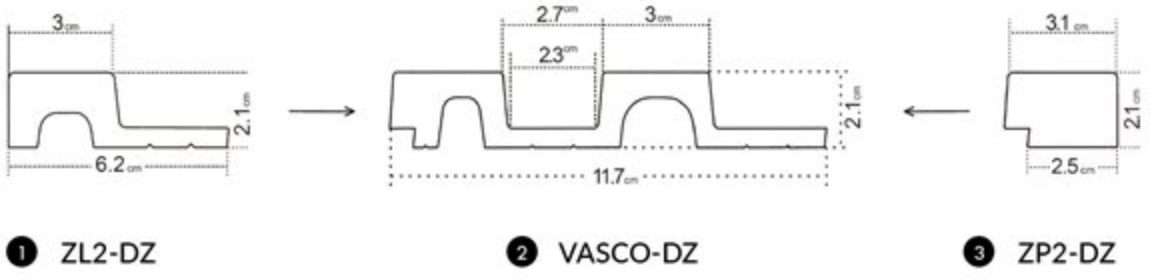

CLASSIC | EDITION

C l a s s i c
s h a p e a n d
n a t u r a l
s h a d e

- 1 left finishing mouldings - length approx. 270cm
- 2 panel - length approx. 270cm
- 3 right finishing mouldings - length approx. 270cm