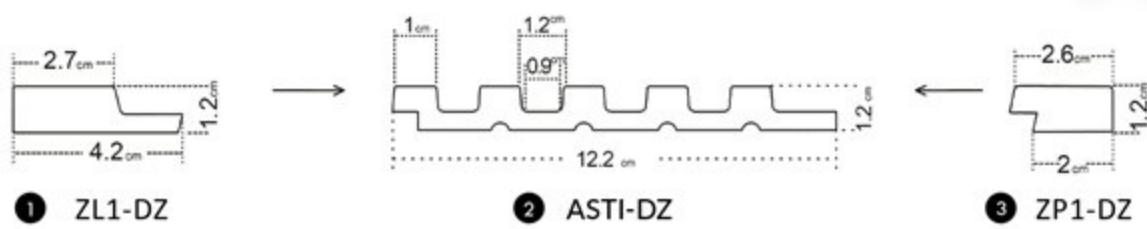

CLASSIC | EDITION

Asti

OAK GOLD

Subtle panels from THE ASTI COLLECTION have been released with dedicated finishing mouldings that will aesthetically finish an open wall with visible sides

- ① left finishing mouldings - length approx. 270cm
- ② panel - length approx. 270cm
- ③ right finishing mouldings - length approx. 270cm