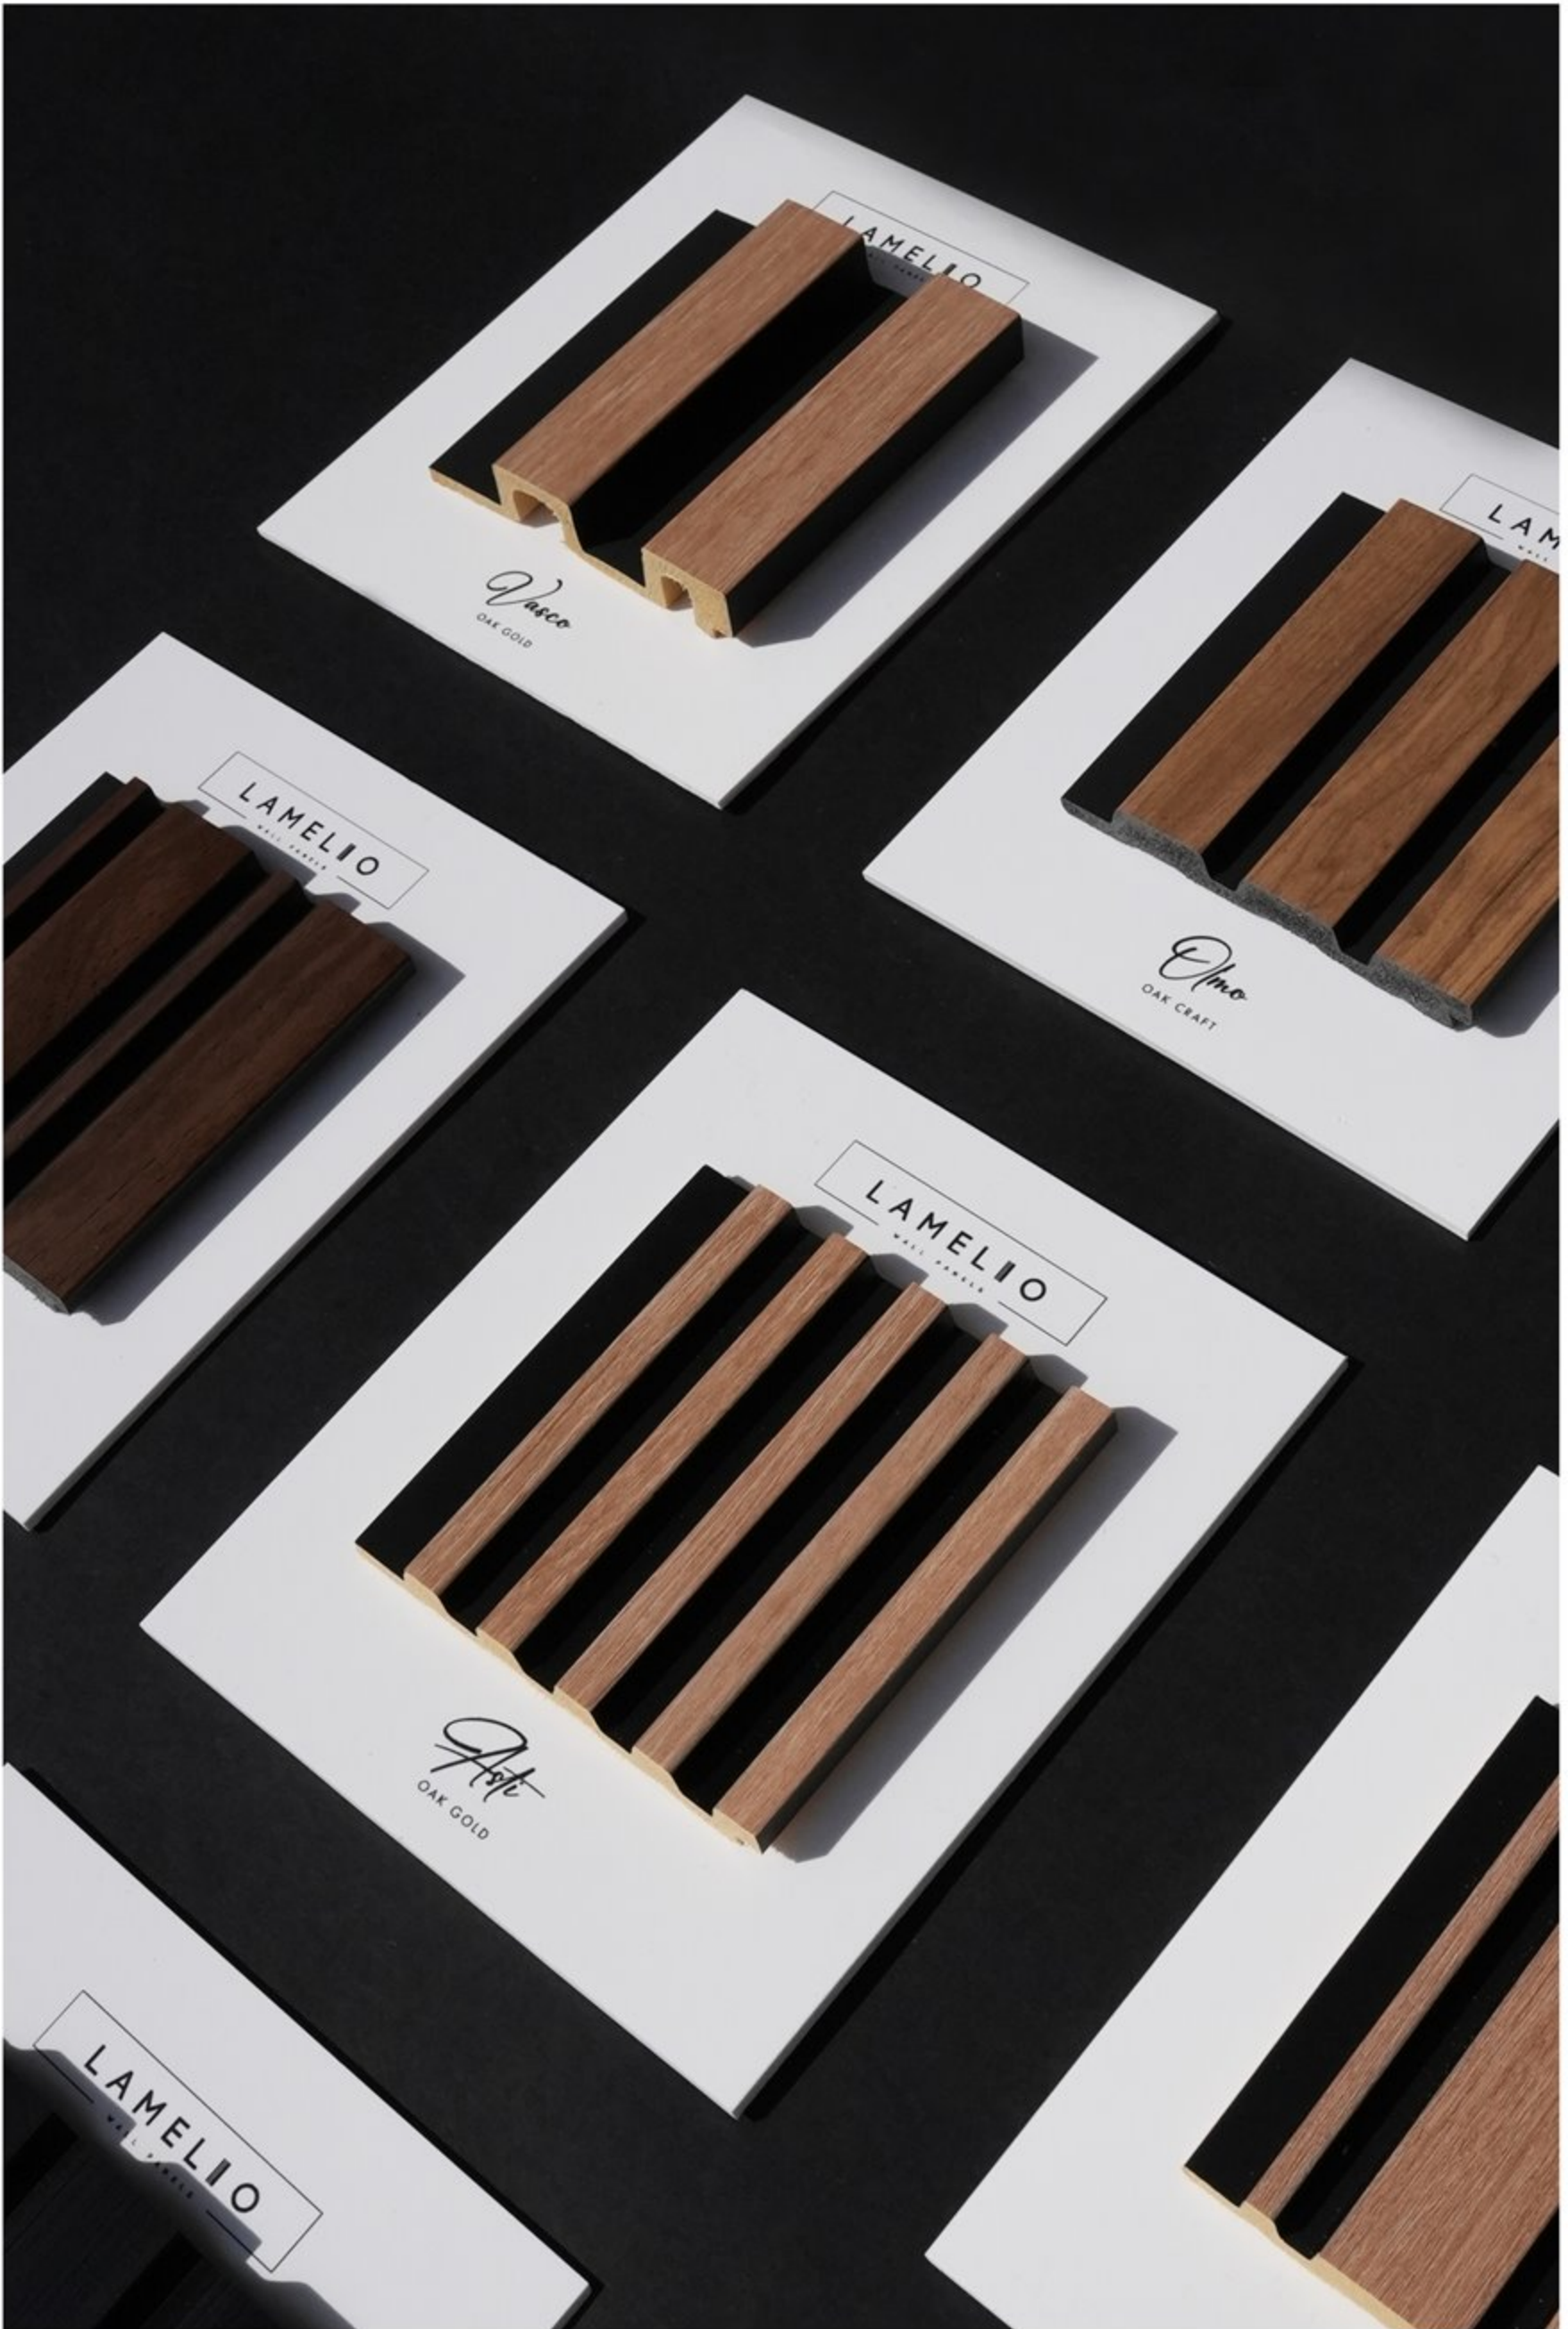

- 5** When joining panels on the corner of the wall, groove the panels together.

- 6** You can use end strips to complete the finish look.

Check out our
MARKETING MATERIALS

SAMPLE BOX BASIC

SAMPLE BOX PREMIUM

SAMPLE DISPLAY

MARKETING MATERIALS

EXPO BASIC

EXPO TOWER

EXPO PREMIUM

Finish

S L A T

panels	left finish	right finish
ASTI OAK GOLD	ZL1 - DZ	ZP1 - DZ
ASTI OAK CRAFT	ZL1 - DC	ZP1 - DC
ASTI SILVER	ZL1 - S	ZP1 - S
MILO WALNUT	ZL1-O	ZP1-O
MILO GOLD	ZL1-Z	ZP1-Z
MILO OAK SONOMA	ZL1-DS	ZP1-DS
OLMO OAK GOLD II	ZL1-DZ II	ZP1-DZ II
OLMO OAK CRAFT	ZL1-DC	ZP1-DC
OLMO BLACK	ZL1-C	ZP1-C
VASCO OAK GOLD	ZL2-DZ	ZP2-DZ
VASCO OAK CRAFT	ZL2-DC	ZP2-DC
VASCO WALNUT	ZL2-O	ZP2-O
ONDA OAK WHITE	ONDA-ZL OW	ONDA-ZP OW
ONDA OAK NATURAL	ONDA-ZL ON	ONDA-ZP ON
ONDA GREY	ONDA-ZL G	ONDA-ZP G
ONDA BLACK	ONDA-ZL B	ONDA-ZP B
AMBER WHITE	AMBER-ZL W	AMBER-ZP W
AMBER GREY	AMBER-ZL G	AMBER-ZP G
AMBER BEIGE	AMBER-ZL B	AMBER-ZP B
AMBER ANTHRACITE	AMBER-ZL A	AMBER-ZP A
INFINITY OLMO	ZL1-W	ZP1-W
INFINITY ONDA	ONDA-ZL W	ONDA-ZP W
INFINITY VERSAL	VERSAL-ZL W	VERSAL-ZP W
INFINITY LUNA	LUNA-ZL W	LUNA-ZP W

See our ADVANTAGES

EASY TO
INSTAL

EASY TO
CLEAN

WATERPROOF

ECO
FRIENDLY

LIGHTNESS
OF THE MATERIAL

SOUND PROOFING
PROPERTIES