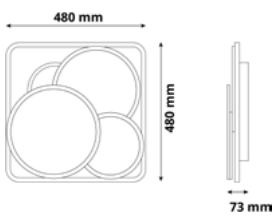

BREES

Dimmable with remote control

90W | 7 020lm | 120° | 200-265V | 25 000h | 5/c

ADO3S-BRE-2.4G 5999097938523