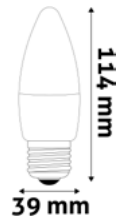

ABC27WW-8W	5999097925103	810lm	200°	
ABC27NW-8W	5999097925127	820lm	200°	
ABC27CW-8W	5999097925141	830lm	200°