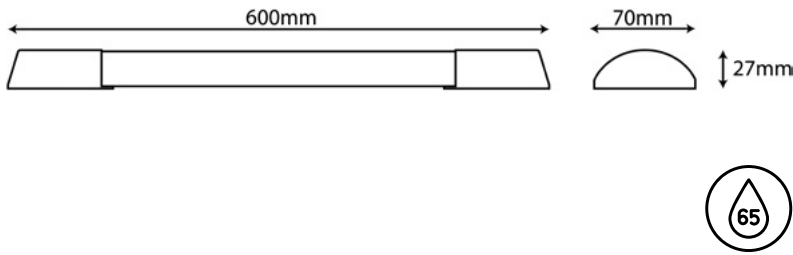

LED BATTEN LIGHT 600MM 16W WW

16W | 1 472lm | 600mm | 220-240V | 120° | 20 000h | 50/c

ALBLWW-16W	5999097919881
ALBLNW-16W	5999097919805
ALBLCW-16W	5999097919966