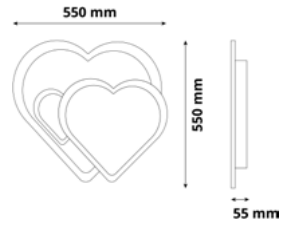

COEUR

74W | 5 180lm | 120° | 200-265V | 25 000h | 5/c

ADO3S-74W-COE-2.4G 5999097929309

Dimmable with remote control