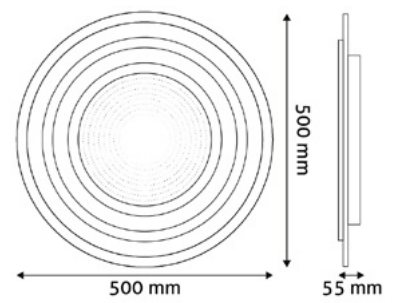

NOAH

76W | 5 640lm | 120° | 220-240V | 30 000h | 5/c

ADO3S-NH-2.4G 5999097943985

Dimmable with remote control