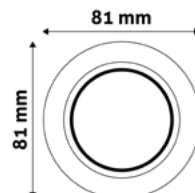

ABGU10F-N-AN 5999097911847