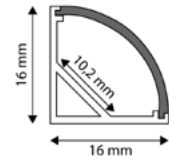

ALU PROFILE CORNER COVER MILKY

21,9x5mm | 2m | 8-10mm | Milky

AAP-C-COV-M-2M 5999097910987