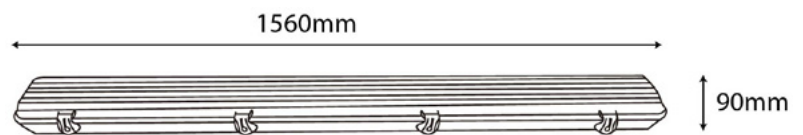

ATPF-1X58W

5999097916446