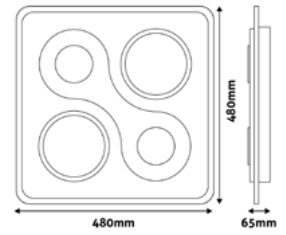

PHILIP

95W | 5 225lm | 120° | 220-240V | 25 000h | 5/c

ADO3S-95W-PHI-2.4G 5999097928401

Dimmable with remote control