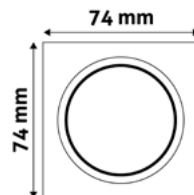

GU10 FRAME SQUARE COPPER

Metal | Copper | 74x31x74mm | 100/c

ABGU10F-S-CO

5999097911700

GU10 FRAME SQUARE SWIVEL WHITE

Metal | White | 81x26x81mm | 100/c

ABGU10F-SS-W

5999097911748