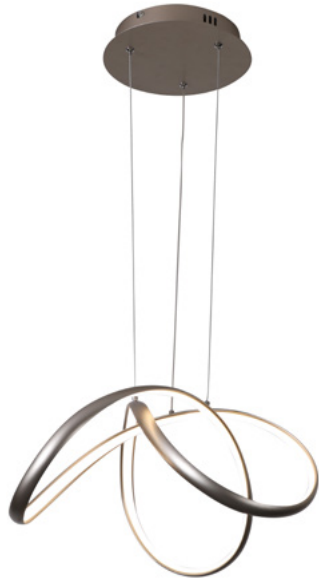

5999097936482

PENDANT LAMP MADELINE SOCKETS WOOD/BLACK

max 4x60W | 220-240V | 45x1650x700mm | 8/c

ABPL-MADW4

5999097937861

LED PENDANT LAMP VARINA

43W | 2 090lm | 200-265VV | 120° | 540x1500mm |

ALPL-WW-VAR