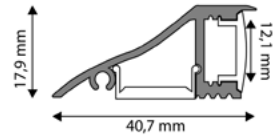

17,9x40,7mm | 1m | Grey

AAP-W-1M 5999097910468

ALU PROFILE WALL

17,9x40,7mm | 2m | Grey

AAP-W-2M 5999097910482

ALU PROFILE WALL COVER MILKY

17,9x40,7mm | 1m | Milky

AAP-W-COV-M-1M 5999097910703