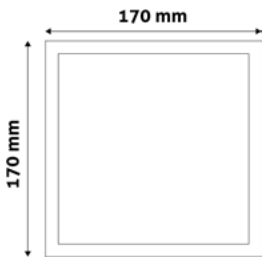

LED CEILING LAMP PLASTIC

9W | 170-260V | 120° | 25 000h | 120x120x26mm

ACSMWW-S-9W-PC	5999097934181	900lm
ACSMNW-S-9W-PC	5999097934204	900lm
ACSMCW-S-9W-PC	5999097934228	900lm

LED CEILING LAMP PLASTIC

12W | 170-260V | 120° | 25 000h | 145x145x26mm

ACSMWW-S-12W-PC	5999097934242	1 250lm
ACSMNW-S-12W-PC	5999097934266	1 250lm
ACSMCW-S-12W-PC	5999097934280	1 250lm

LED CEILING LAMP PLASTIC

18W | 170-260V | 120° | 25 000h | 170x170x26mm

ACSMWW-S-18W-PC	5999097934303	1 900lm
ACSMNW-S-18W-PC	5999097934327	1 900lm
ACSMCW-S-18W-PC	5999097934341	1 900lm

LED CEILING LAMP PLASTIC

24W | 170-260V | 120° | 25 000h | 220x220x26mm

ACSMWW-S-24W-PC	5999097934365	2 600lm
ACSMNW-S-24W-PC	5999097934389	2 600lm
ACSMCW-S-24W-PC	5999097934402	2 600lm