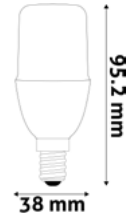

ABBSE14WW-4W	5999097931746	470lm	200°	
ABBSE14NW-4W	5999097931760	470lm	200°	
ABBSE14CW-4W	5999097931722	470lm	200°