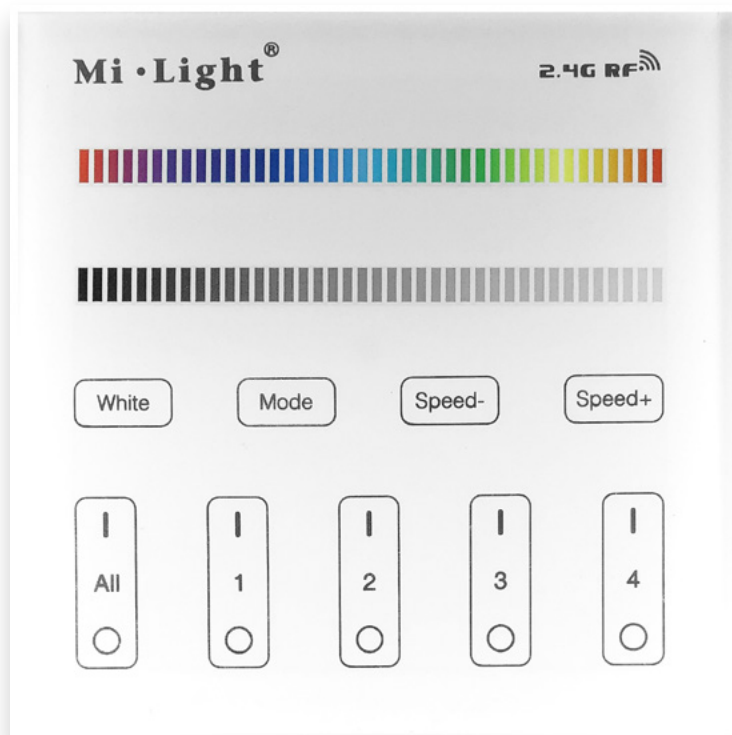

End Cap

LED STRIP 220V RGB CONNECTOR

RGB | 220-240V

ABLS220VRGB-4PINCON

5999562286425

LED STRIP ACCESSORIES

We offer a wide range of accessories that are essential or complementary to the operation of LED strips. You can choose from distributors, connectors, wiring or controllers to control your conveyors.