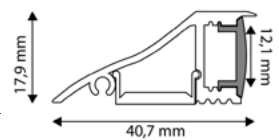

ALU PROFILE WALL COVER MILKY

17,9x40,7mm | 2m | Milky

AAP-W-COV-M-2M 5999097910628

ALU PROFILE WALL COVER CLEAR

17,9x40,7mm | 1m | Clear

AAP-W-COV-C-1M 5999097910680

ALU PROFILE WALL COVER CLEAR

17,9x40,7mm | 2m | Clear