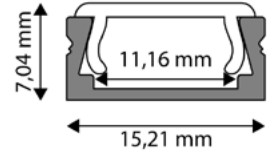

ALU PROFILE RECESSED

22,03x7,02mm | 1m | Grey

AAP-R-1M 5999562289709