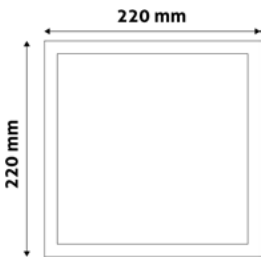

LED CEILING LAMP PANEL ALU

6W | 220-240V | 120° | 25 000h | 116x10x116mm

ACRPNW-S-6W-ALU-SN

5999097929767

420lm

LED CEILING LAMP PANEL ALU

12W | 220-240V | 120° | 25 000h | 166x10x166mm

ACRPNW-S-12W-ALU-SN

5999097930008

950lm

LED CEILING LAMP PANEL ALU

18W | 220-240V | 120° | 25 000h | 220x10x220mm

ACRPNW-S-18W-ALU-SN

5999097929842

1 490lm

LED CEILING LAMP PANEL ALU

24W | 220-240V | 120° | 25 000h | 291x10x291mm

ACRPNW-S-24W-ALU-SN

5999097929927

2 000lm