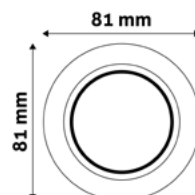

ABGU10F-N-SN 5999097917146