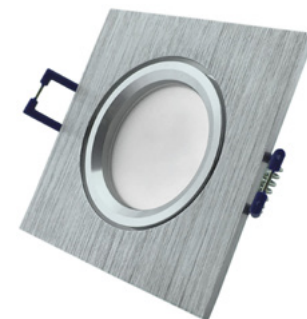

SQUARE SWIVEL ALU
PAGE - 205.