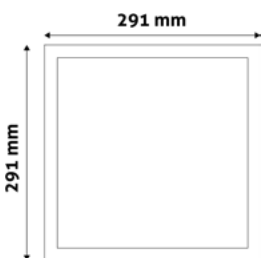

LED CEILING LAMP PANEL ALU

6W | 220-240V | 120° | 25 000h | 116x10x116mm

ACRPNW-S-6W-ALU-SN

5999097929767

420lm

LED CEILING LAMP PANEL ALU

12W | 220-240V | 120° | 25 000h | 166x10x166mm

ACRPNW-S-12W-ALU-SN

5999097930008

950lm

LED CEILING LAMP PANEL ALU

18W | 220-240V | 120° | 25 000h | 220x10x220mm

ACRPNW-S-18W-ALU-SN

5999097929842

1 490lm

LED CEILING LAMP PANEL ALU

24W | 220-240V | 120° | 25 000h | 291x10x291mm

ACRPNW-S-24W-ALU-SN

5999097929927

2 000lm