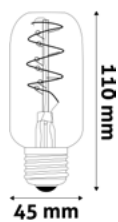

LED SOFT FILAMENT T45

3W | E27 | 220-240V | 25 000h | CRI80 | 100/c

ABLSFT45EW-3W

5999097926667

180lm

360°

LED SOFT FILAMENT T45

5W | E27 | 220-240V | 25 000h | CRI80 | 100/c

ABLSFT45EW-5W

5999097924649

360lm

360°

LED SOFT FILAMENT T9

5W | E27 | 220-240V | 25 000h | CRI80 | 50/c

ABLSFT9EW-5W

5999097924687

360lm

360°

LED SOFT FILAMENT ST58

5W | E27 | 220-240V | 25 000h | CRI80 | 20/c

ABLSFST58EW-5W

5999097926360

360lm

360°