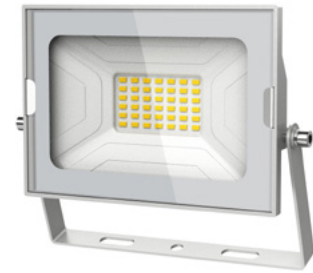

LED FLOOD LIGHT SLIM SMD

30W | 2 250lm | 220-240V | 120° | 25 000h

ABSSFLNW-30W-W

5999097924885