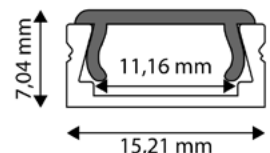

15,2x5,22mm | 2m | Milky

AAP-NR-COV-M-2M 5999097911069

ALU PROFILE NORMAL/RECESSED COVER CLEAR

15,2x5,22mm | 1m | Clear

AAP-NR-COV-C-1M 5999562289808

ALU PROFILE NORMAL/RECESSED COVER CLEAR

15,2x5,22mm | 2m | Clear