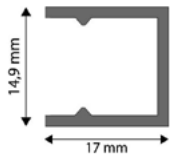

ALU PROFILE IP68 MOUNTING CLIP