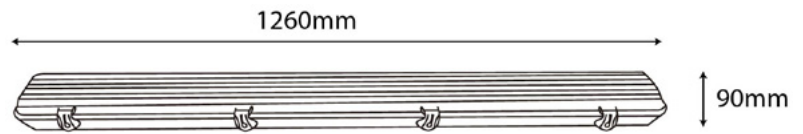

ATPF-1X36W

5999097916408