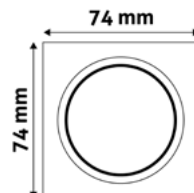

GU10 FRAME SQUARE BLACK

Metal | Black | 74x31x74mm | 100/c

ABGU10F-S-B

5999097911649

GU10 FRAME SQUARE ANTRACITE

Metal | Anthracite | 74x31x74mm | 100/c

ABGU10F-S-AN

5999097911885