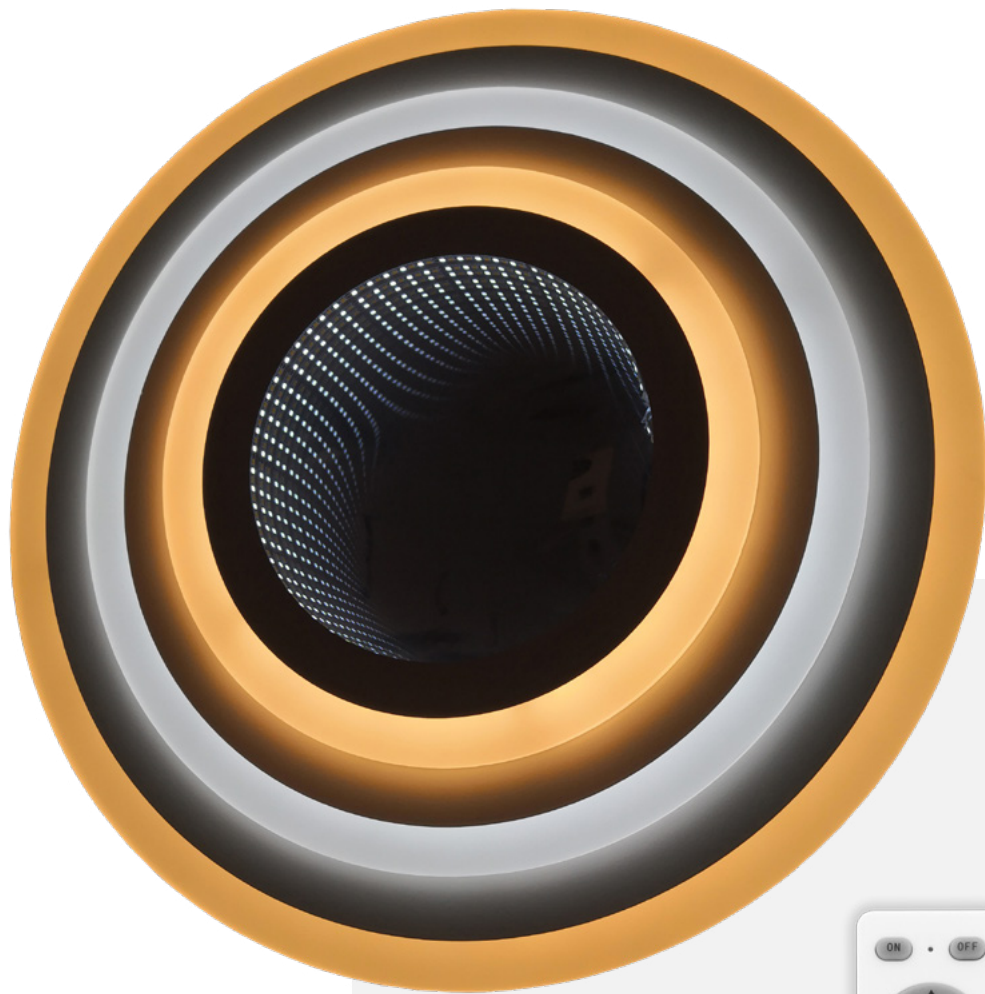

DESIGN OYSTERS

With our Design Oyster ceiling lights you can bring a unique, yet sophisticated style to your home. Three lighting modes are available for each type. The first and second modes use a combination of warm white and cold white LEDs to achieve different lighting effects, while the third mode uses warm white and cold white LEDs simultaneously to create a natural white color temperature, doubling both power and brightness.