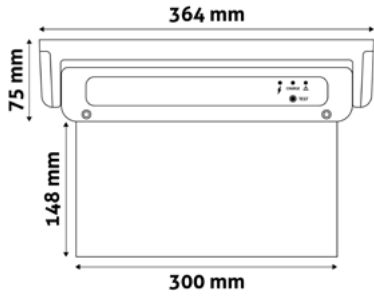

ALNLNW-24W

5999097923123

LED NANO LIGHT LINKABLE

36W | 3 600lm | 220-240V | 41x32x1525mm | 150° | 25 000h | 25/c 

ALNLNW-36W

5999097923109

EXIT LIGHTS

LED exit sign light with a constant illumination, edge-lit product with adhesive pictograms. They are indispensable in public institutions, offices to show the exit or escape routes.