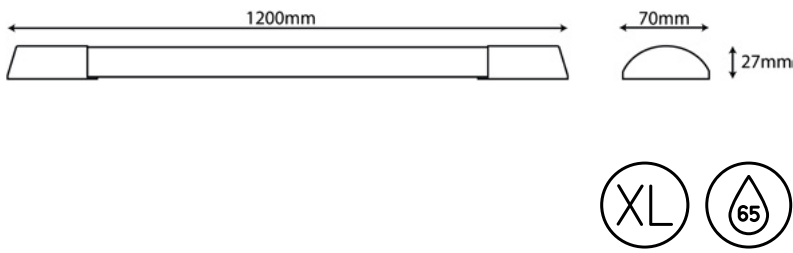

LED BATTEN LIGHT 1200MM 30W WW

30W | 2 760lm | 1 200mm | 220-240V | 120° | 20 000h | 40/c

ALBLWW-30W	5999097919928
ALBLNW-30W	5999097919843
ALBLCW-30W	5999097920009