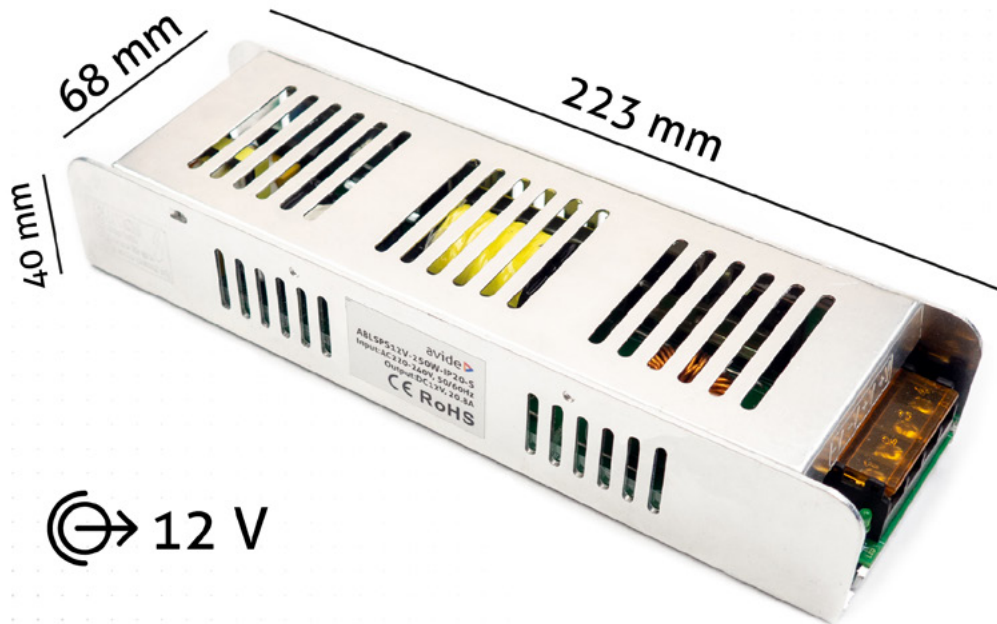

LED SLIM POWER SUPPLY

⊕→ 12 V

⊕← 250 W

IP 20

Protected against short circuits and overvoltages.