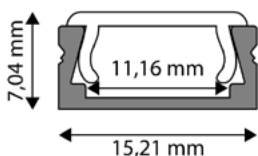

ALU PROFILE NORMAL

15,21x7,04mm | 2m | Grey

AAP-N-2M

5999097910284