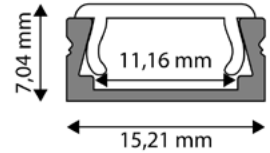

ALU PROFILE NORMAL BLACK

15,21x7,04mm | 2m | Black

AAP-NBL-2M 5999097910383