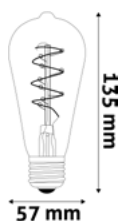

LED SOFT FILAMENT T45

3W | E27 | 220-240V | 25 000h | CRI80 | 100/c

ABLSFT45EW-3W

5999097926667

180lm

360°

LED SOFT FILAMENT T45

5W | E27 | 220-240V | 25 000h | CRI80 | 100/c

ABLSFT45EW-5W

5999097924649

360lm

360°

LED SOFT FILAMENT T9

5W | E27 | 220-240V | 25 000h | CRI80 | 50/c

ABLSFT9EW-5W

5999097924687

360lm

360°

LED SOFT FILAMENT ST58

5W | E27 | 220-240V | 25 000h | CRI80 | 20/c

ABLSFST58EW-5W

5999097926360

360lm

360°