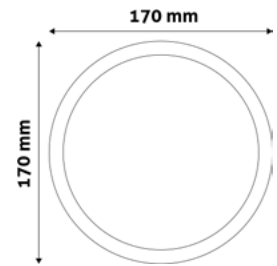

LED CEILING LAMP ALU

6W | 220-240V | 120° | 25 000h | 120x31,5mm

ACSMNW-R-6W-ALU-SN

5999097929781

420lm

LED CEILING LAMP ALU

12W | 220-240V | 120° | 25 000h | 170x31,5mm

ACSMNW-R-12W-ALU-SN