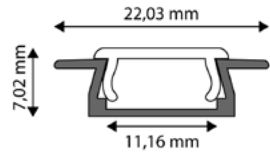

22,03x7,02mm | 1m | Grey

AAP-R-1M 5999562289709

ALU PROFILE RECESSED

22,03x7,02mm | 2m | Grey

AAP-R-2M 5999097910321

ALU PROFILE NORMAL/RECESSED COVER FROSTED

15,2x5,22mm | 1m | Frosted

AAP-NR-COV-F-1M 5999562289884