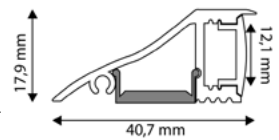

ALU PROFILE WALL MOUNTING CLIP

17,9x40,7mm | White

AAP-W-CLIP 5999097910741