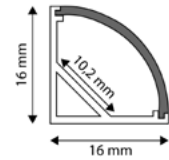

ALU PROFILE CORNER COVER MILKY

21,9x5mm | 1m | Milky

AAP-C-COV-M-1M 5999562289945