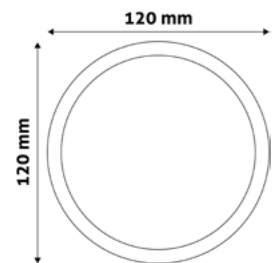

ACRPWW-R-6W-ALU	5999097912301	410lm
ACRPNW-R-6W-ALU	5999097912004	420lm
ACRPCW-R-6W-ALU	5999097912325	430lm