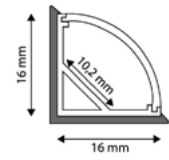

ALU PROFILE CORNER MOUNTING CLIP

16x16mm | White

AAP-C-CLIP 5999562289860