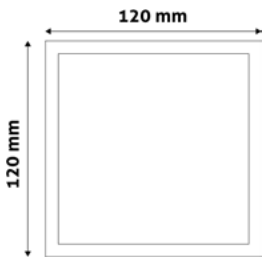

24W | 170-260V | 120° | 25 000h | Ø220x26mm

ACSMWW-R-24W-PC	5999097934129	2 600lm
ACSMNW-R-24W-PC	5999097934143	2 600lm
ACSMCW-R-24W-PC	5999097934167	2 600lm

LED CEILING LAMP PLASTIC

9W | 170-260V | 120° | 25 000h | 120x120x26mm