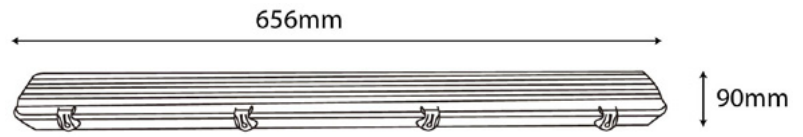

TRI-PROOF FIXTURES

TRI-PROOF FIXTURES
PAGE - 244.

**LED INTEGRATED TRI-PROOF
FIXTURE**
PAGE - 246.

LED NANO LIGHT LINKABLE
PAGE - 247.

TRI-PROOF FIXTURE

1x18W | 600mm | AC85-265V | 80x90x656mm | 12/c

ATPF-1X18W