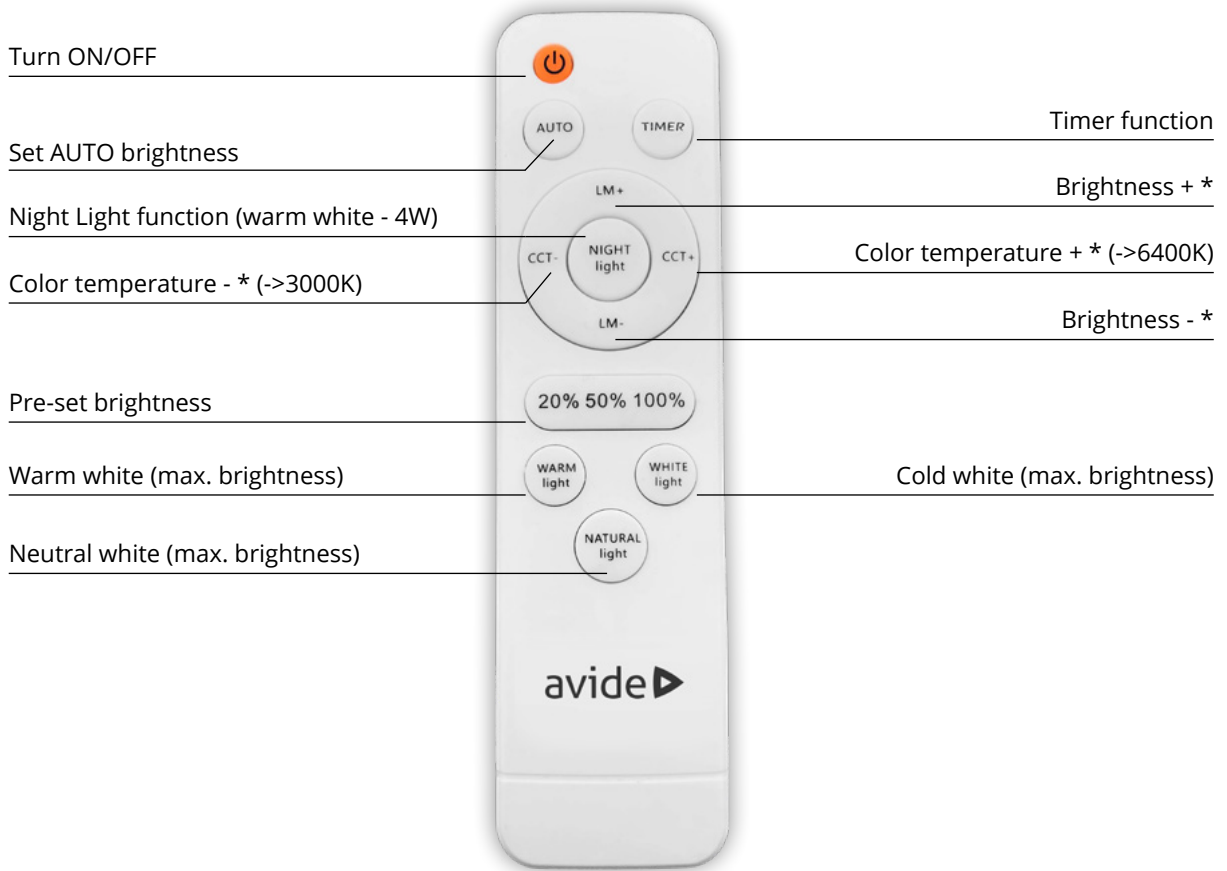

Remote controlled ceiling lights

* Hold the button for stepless dimming / color temperature changing