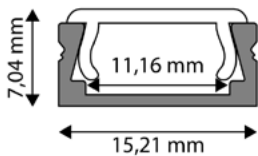

SURFACE MOUNTED/RECESSED