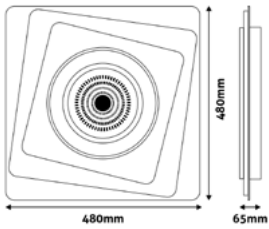

NICOLE

113W | 5 085lm | 120° | 220-240V | 25 000h | 5/c

ADO3S-113W-NIC-2.4G

5999097928449

Dimmable with remote control