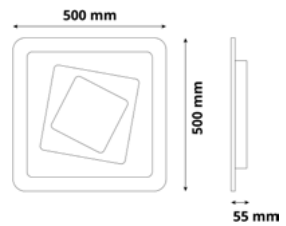

PORTER

160W | 11 200lm | 120° | 200-265V | 25 000h | 5/c

ADO3S-160W-POR-2.4G 5999097929347

Dimmable with remote control