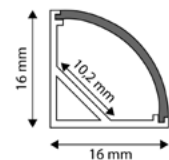

CORNER

ALU PROFILE CORNER

16x16mm | 1m | Grey

AAP-C-1M 5999562289723

ALU PROFILE CORNER

16x16mm | 2m | Grey

AAP-C-2M 5999097910307

ALU PROFILE CORNER COVER FROSTED

21,9x5mm | 1m | Frosted

AAP-C-COV-F-1M 5999562289921

ALU PROFILE CORNER COVER MILKY

21,9x5mm | 1m | Milky

AAP-C-COV-M-1M 5999562289945

ALU PROFILE CORNER COVER MILKY

21,9x5mm | 2m | 8-10mm | Milky

AAP-C-COV-M-2M 5999097910987

ALU PROFILE CORNER COVER CLEAR

21,9x5mm | 1m | Clear

AAP-C-COV-C-1M 5999562289822

ALU PROFILE CORNER COVER CLEAR

21,9x5mm | 2m | Clear

AAP-C-COV-C-2M 5999097910963

ALU PROFILE CORNER MOUNTING CLIP

16x16mm | White

AAP-C-CLIP 5999562289860