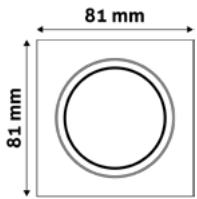

GU10 FRAME SQUARE COPPER

Metal | Copper | 74x31x74mm | 100/c

ABGU10F-S-CO

5999097911700

GU10 FRAME SQUARE SWIVEL WHITE

Metal | White | 81x26x81mm | 100/c

ABGU10F-SS-W

5999097911748