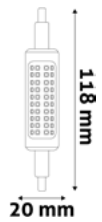

LED R7S 20X78MM

4.5W | R7S | 220-240V | 25 000h | CRI80 | 500/c

ABR7SWW4.5W	5999097926902	440lm	360°	
ABR7SNW4.5W	5999097926926	450lm	360°	
ABR7SCW4.5W	5999097926940	460lm	360°	

LED R7S 20X118MM

9W | R7S | 220-240V | 25 000h | CRI80 | 250/c

ABR7SWW9W	5999097926964	890lm	360°	
ABR7SNW9W	5999097926988	900lm	360°	
ABR7SCW9W	5999097927008	910lm	360°	

LED R7S 23X78MM

6W | R7S | 220-240V | 25 000h | CRI80 | 500/c

ABR7SWW6W-D	5999097926780	490lm	360°	
ABR7SNW6W-D	5999097926766	500lm	360°	
ABR7SCW6W-D	5999097926865	510lm	360°	

LED R7S 23X118MM

10W | R7S | 220-240V | 25 000h | CRI80 | 250/c

ABR7SWW10W-D	5999097926827	890lm	360°	
ABR7SNW10W-D	5999097926803	900lm	360°	
ABR7SCW10W-D	5999097926889	910lm	360°