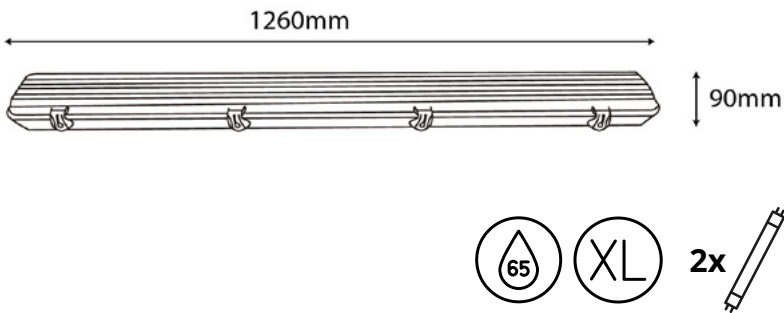

TRI-PROOF FIXTURE

2x36W | 1200mm | AC85-265V | 115x90x1260mm | 8/c

ATPF-2X36W

5999097916422