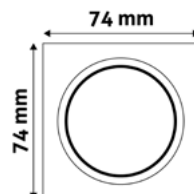

ABGU10F-S-CH

5999097911687