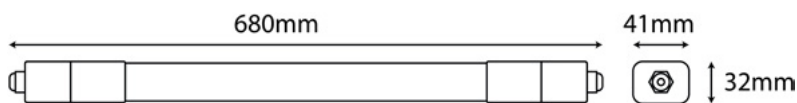

ATPF-LED-60W

5999097916521

LED NANO LIGHT LINKABLE

18W | 1 800lm | 220-240V | 41x32x680mm | 150° | 25 000h | 25/c 

ALNLNW-18W

5999097923147

LED NANO LIGHT LINKABLE

24W | 2 400lm | 220-240V | 41x32x1225mm | 150° | 25 000h | 25/c 