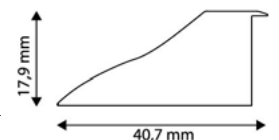

ALU PROFILE WALL END CAP - LEFT AND RIGHT SIDE

17,9x40,7mm | White

AAP-W-CAP 5999097910727