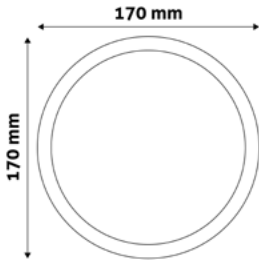

LED CEILING LAMP PANEL ALU

12W | 220-240V | 120° | 25 000h | 170x10mm

ACRPWW-R-12W-ALU	5999562281192	940lm
ACRPNW-R-12W-ALU	5999562288863	950lm
ACRPCW-R-12W-ALU	5999562281215	960lm

LED CEILING LAMP PANEL ALU

15W | 220-240V | 120° | 25 000h | 187x10mm

ACRPWW-R-15W-ALU	5999097916705	1 120lm
ACRPNW-R-15W-ALU	5999097916729	1 130lm
ACRPCW-R-15W-ALU	5999097916743	1 140lm

LED CEILING LAMP PANEL ALU

18W | 220-240V | 120° | 25 000h | 220x10mm

ACRPWW-R-18W-ALU	5999562281277	1 480lm
ACRPNW-R-18W-ALU	5999562288900	1 490lm
ACRPCW-R-18W-ALU	5999562281291	1 500lm

LED CEILING LAMP PANEL ALU

24W | 220-240V | 120° | 25 000h | 296x10mm

ACRPWW-R-24W-ALU	5999097913063	1 990lm
ACRPNW-R-24W-ALU	5999097912080	2 000lm
ACRPCW-R-24W-ALU	5999097913087	2 010lm