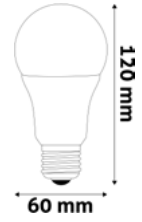

SMART LED GLOBE A60 WIFI + BLE APP CONTROL

Dimmable by application

9.4W | 806lm | E27 | 220-240V | 200° | 30 000h | 40/c

ASG27RGBW-9.4W-WIBLE

5999097931982