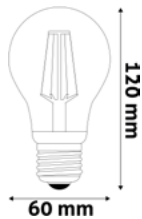

SMART FILAMENT LED GLOBE A60 WIFI + BLE APP CONTROL

Dimmable by application

4.5W | 400lm | E27 | 220-240V | 200° | 30 000h | 10/x 40/c

ASF27CCT-4.5W-WIBLE

5999097931968