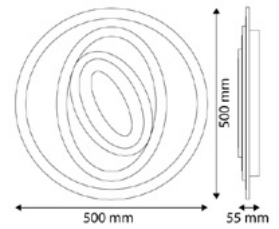

OLIVE

76W | 6 100lm | 120° | 180-265V | 25 000h | 5/c

ADO3S-76W-OLV-2.4G 5999097920245

Dimmable with remote control