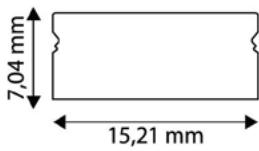

ALU PROFILE NORMAL END CAP - 2 PCS IN A SET

15,21x7,04mm | White

AAP-N-CAP

5999562289747