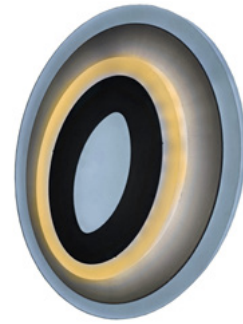

OLIVE MINI 27W
PAGE - 109.