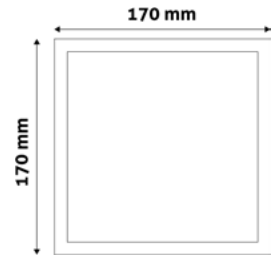

LED CEILING LAMP ALU

6W | 220-240V | 120° | 25 000h | 120x31,5x120mm

ACSMNW-S-6W-ALU-SN

5999097929804

420lm

LED CEILING LAMP ALU

12W | 220-240V | 120° | 25 000h | 170x31,5x170mm

ACSMNW-S-12W-ALU-SN