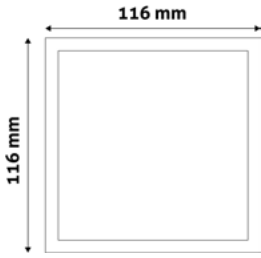

LED CEILING LAMP PANEL ALU

6W | 220-240V | 120° | 25 000h | 116x10x116mm

ACRPNW-S-6W-ALU-SN

5999097929767

420lm

LED CEILING LAMP PANEL ALU

12W | 220-240V | 120° | 25 000h | 166x10x166mm

ACRPNW-S-12W-ALU-SN

5999097930008

950lm

LED CEILING LAMP PANEL ALU

18W | 220-240V | 120° | 25 000h | 220x10x220mm

ACRPNW-S-18W-ALU-SN

5999097929842

1 490lm

LED CEILING LAMP PANEL ALU

24W | 220-240V | 120° | 25 000h | 291x10x291mm

ACRPNW-S-24W-ALU-SN

5999097929927

2 000lm