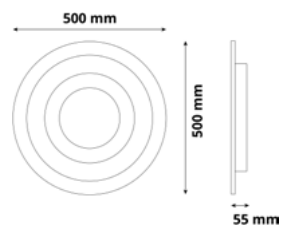

98W | 7 800lm | 120° | 200-265V | 25 000h | 5/c

ADO3S-98W-RS-2.4G

5999097923802

Dimmable with remote control

OLIVE

76W | 6 100lm | 120° | 180-265V | 25 000h | 5/c

ADO3S-76W-OLV-2.4G 5999097920245

Dimmable with remote control