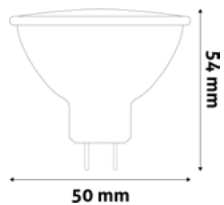

LED SPOT PLASTIC DIMMABLE

7W | GU10 | 220-240V | 25 000h | CRI80 | 100/c

ABGU10WW-7W-APD	5999097926407	520lm	100°	RA G
ABGU10NW-7W-APD	5999097926384	530lm	100°	RA G

LED SPOT ALU+PLASTIC

6W | GU5.3 | DC12V | 25 000h | CRI80 | 200/c