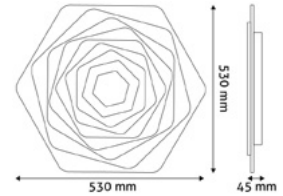

Dimmable with remote control

ELIZA

83W | 5 900lm | 120° | 180-265V | 25 000h | 5/c

ADO3S-83W-EL-2.4G

5999097923888

Dimmable with remote control

ATINA

85W | 11 600lm | 120° | 220-240VV | 30 000h | 5/c