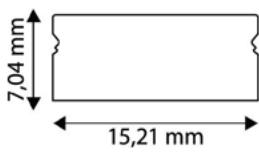

ALU PROFILE NORMAL END CAP BLACK - 2PCS IN A SET

15,21x7,04mm | Black

AAP-NBL-CAP

5999097910925