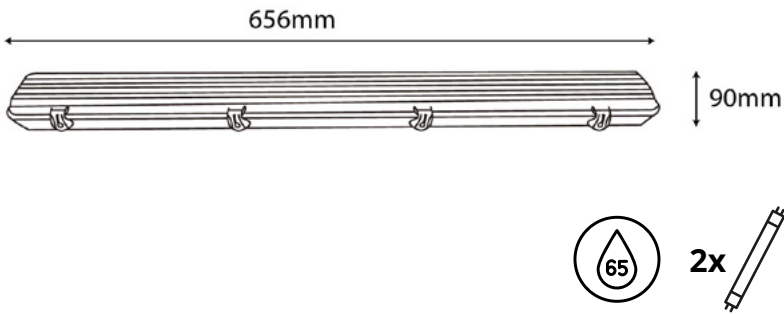

TRI-PROOF FIXTURE

2x18W | 600mm | AC85-265V | 115x90x656mm | 8/c

ATPF-2X18W

5999097916385