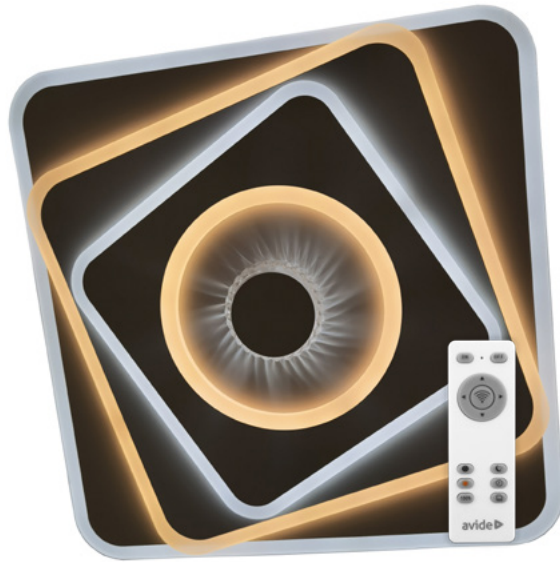

EWA

100W | 8 250lm | 120° | 220-240V | 25 000h | 5/c

ADO3S-EWA-2.4G

5999097938547

Dimmable with remote control