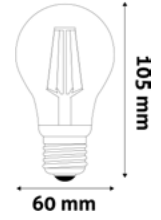

ABLFG27WW-8W	5999097937960	806lm	360°	
ABLFG27NW-8W	5999097937984	806lm	360°