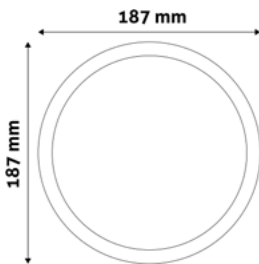

LED CEILING LAMP PANEL ALU

12W | 220-240V | 120° | 25 000h | 170x10mm

ACRPWW-R-12W-ALU	5999562281192	940lm
ACRPNW-R-12W-ALU	5999562288863	950lm
ACRPCW-R-12W-ALU	5999562281215	960lm

LED CEILING LAMP PANEL ALU

15W | 220-240V | 120° | 25 000h | 187x10mm

ACRPWW-R-15W-ALU	5999097916705	1 120lm
ACRPNW-R-15W-ALU	5999097916729	1 130lm
ACRPCW-R-15W-ALU	5999097916743	1 140lm

LED CEILING LAMP PANEL ALU

18W | 220-240V | 120° | 25 000h | 220x10mm

ACRPWW-R-18W-ALU	5999562281277	1 480lm
ACRPNW-R-18W-ALU	5999562288900	1 490lm
ACRPCW-R-18W-ALU	5999562281291	1 500lm

LED CEILING LAMP PANEL ALU

24W | 220-240V | 120° | 25 000h | 296x10mm

ACRPWW-R-24W-ALU	5999097913063	1 990lm
ACRPNW-R-24W-ALU	5999097912080	2 000lm
ACRPCW-R-24W-ALU	5999097913087	2 010lm