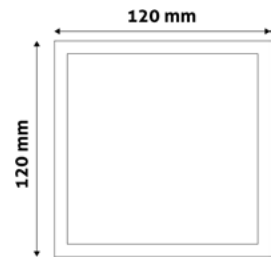

5W | 170-260V | 120° | 25 000h | 95x95x26mm

ACRPWW-S-5W-PC	5999097933641	400lm
ACRPNW-S-5W-PC	5999097933665	400lm
ACRPCW-S-5W-PC	5999097933689	400lm

LED CEILING LAMP PANEL PLASTIC

9W | 170-260V | 120° | 25 000h | 120x120x26mm