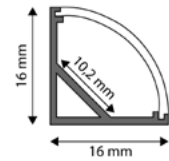

CORNER

ALU PROFILE CORNER

16x16mm | 1m | Grey

AAP-C-1M 5999562289723

ALU PROFILE CORNER

16x16mm | 2m | Grey

AAP-C-2M 5999097910307

ALU PROFILE CORNER COVER FROSTED