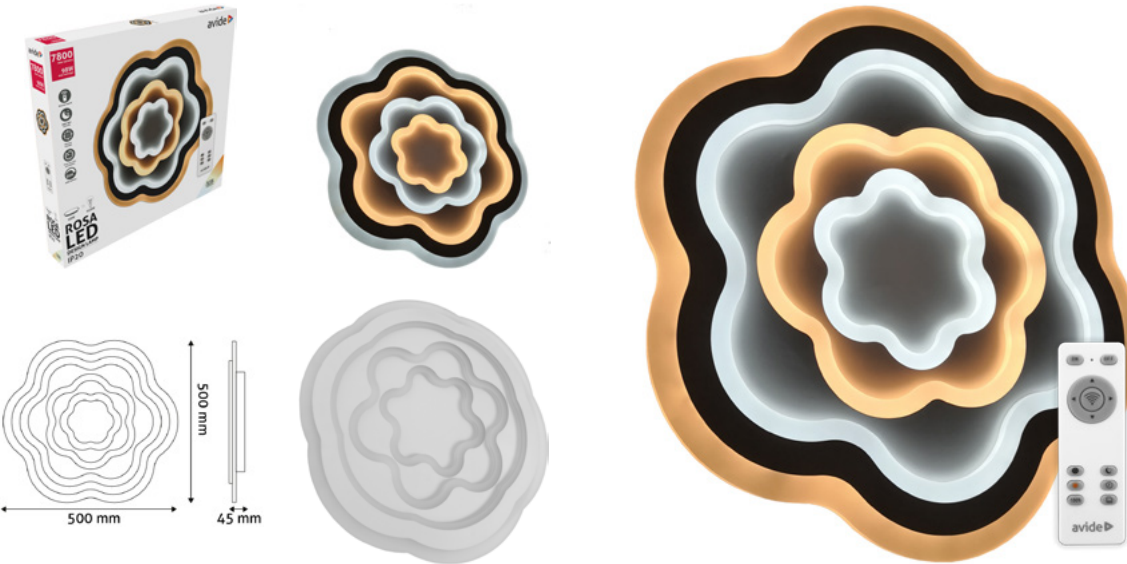

ADO3S-NH-2.4G 5999097943985

Dimmable with remote control

YVETTE

90W | 13 200lm | 120° | 220-240VV | 30 000h | 5/c

ADO3S-90W-YV-2.4G

5999097934860

Dimmable with remote control

ROSA