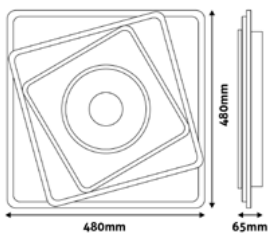

EWA

100W | 8 250lm | 120° | 220-240V | 25 000h | 5/c

ADO3S-EWA-2.4G

5999097938547

Dimmable with remote control