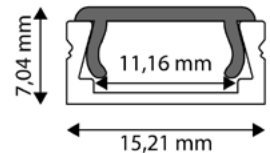

ALU PROFILE NORMAL/RECESSED COVER CLEAR

15,2x5,22mm | 1m | Clear

AAP-NR-COV-C-1M 5999562289808