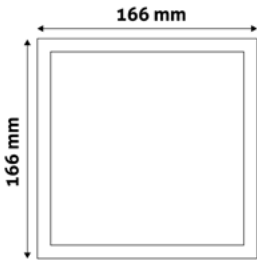

LED CEILING LAMP PANEL ALU

12W | 220-240V | 120° | 25 000h | 166x10x166mm

ACRPWW-S-12W-ALU	5999562281239	940lm
ACRPNW-S-12W-ALU	5999562288887	950lm
ACRPCW-S-12W-ALU	5999562281253	960lm

LED CEILING LAMP PANEL ALU

15W | 220-240V | 120° | 25 000h | 187x10x187mm

ACRPWW-S-15W-ALU	5999097916767	1 120lm
ACRPNW-S-15W-ALU	5999097916781	1 130lm
ACRPCW-S-15W-ALU	5999097916804	1 140lm

LED CEILING LAMP PANEL ALU

18W | 220-240V | 120° | 25 000h | 220x10x220mm

ACRPWW-S-18W-ALU	5999562281314	1 480lm
ACRPNW-S-18W-ALU	5999562288924	1 490lm
ACRPCW-S-18W-ALU	5999562281338	1 500lm

LED CEILING LAMP PANEL ALU

24W | 220-240V | 120° | 25 000h | 291x10x291mm

ACRPWW-S-24W-ALU	5999097913100	1 990lm
ACRPNW-S-24W-ALU	5999097912103	2 000lm
ACRPCW-S-24W-ALU	5999097913124	2 010lm