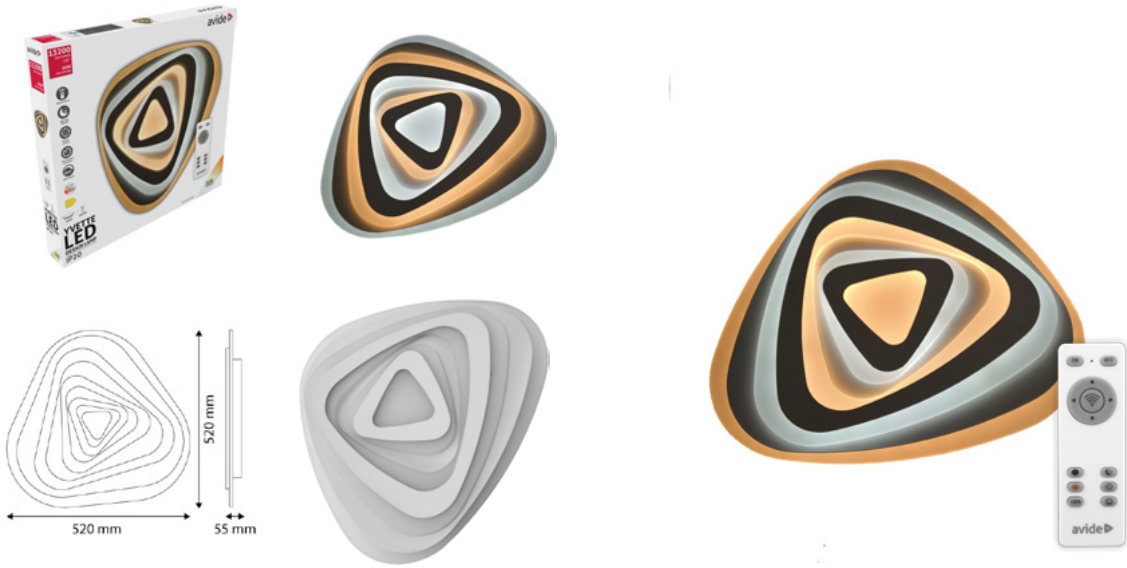

ADO3S-NH-2.4G 5999097943985

Dimmable with remote control

YVETTE

90W | 13 200lm | 120° | 220-240VV | 30 000h | 5/c

ADO3S-90W-YV-2.4G

5999097934860

Dimmable with remote control

ROSA