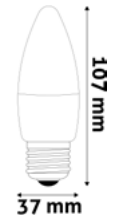

ABBC27WW-7W	5999097921464	590lm	120°	A G	F
ABBC27NW-7W	5999097921488	600lm	120°	A G	F
ABBC27CW-7W	5999097921501	610lm	120°	A G	F