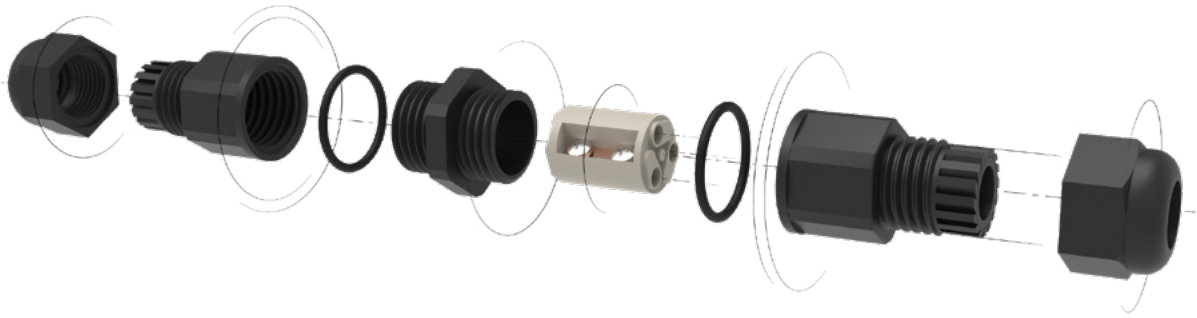

IP68 QUICK CONNECTOR

LED FLOOD LIGHT SLIM SMD WITH QUICK CONNECTOR

10W | 800lm | 220-240V | 120° | 25 000h

ABSSFLNW-10WQC

5999097930282

LED FLOOD LIGHT SLIM SMD WITH QUICK CONNECTOR

20W | 1 600lm | 220-240V | 120° | 25 000h