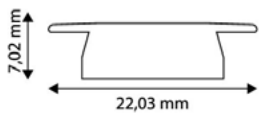

ALU PROFILE RECESSED END CAP - 2PCS IN A SET

22,03x7,02mm | White

AAP-R-CAP

5999562289761