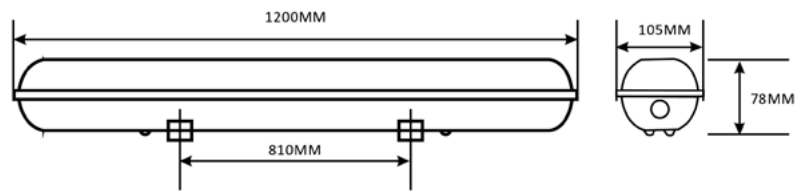

ATPF-LED-40W

5999097916507