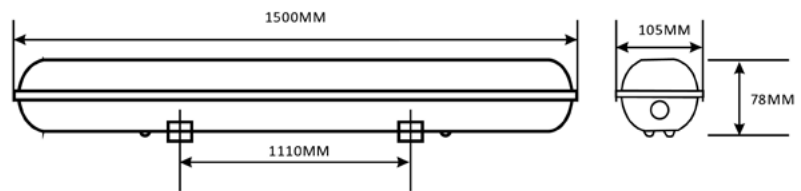

ATPF-LED-60W

5999097916521

LED NANO LIGHT LINKABLE

18W | 1 800lm | 220-240V | 41x32x680mm | 150° | 25 000h | 25/c 

ALNLNW-18W

5999097923147

LED NANO LIGHT LINKABLE

24W | 2 400lm | 220-240V | 41x32x1225mm | 150° | 25 000h | 25/c 