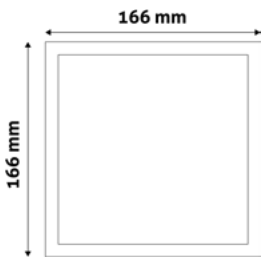

LED CEILING LAMP PANEL ALU

6W | 220-240V | 120° | 25 000h | 116x10x116mm

ACRPNW-S-6W-ALU-SN

5999097929767

420lm

LED CEILING LAMP PANEL ALU

12W | 220-240V | 120° | 25 000h | 166x10x166mm

ACRPNW-S-12W-ALU-SN

5999097930008

950lm

LED CEILING LAMP PANEL ALU

18W | 220-240V | 120° | 25 000h | 220x10x220mm

ACRPNW-S-18W-ALU-SN

5999097929842

1 490lm

LED CEILING LAMP PANEL ALU

24W | 220-240V | 120° | 25 000h | 291x10x291mm

ACRPNW-S-24W-ALU-SN

5999097929927

2 000lm