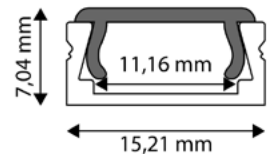

22,03x7,02mm | 1m | Grey

AAP-R-1M 5999562289709

ALU PROFILE RECESSED

22,03x7,02mm | 2m | Grey

AAP-R-2M 5999097910321

ALU PROFILE NORMAL/RECESSED COVER FROSTED

15,2x5,22mm | 1m | Frosted

AAP-NR-COV-F-1M 5999562289884