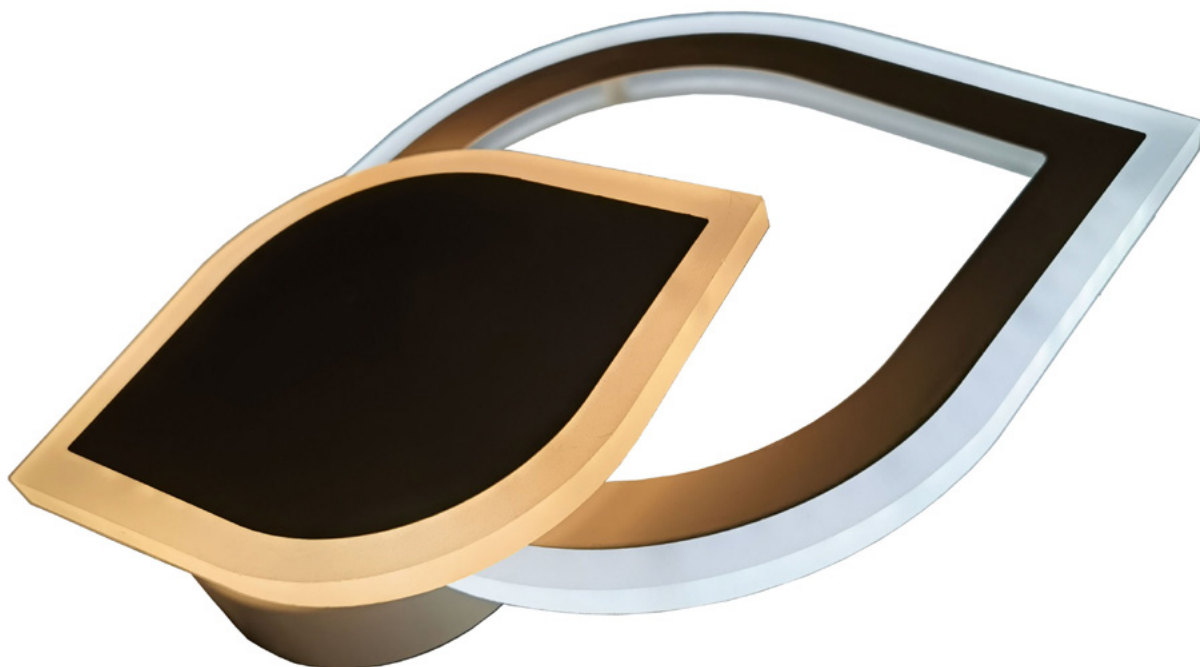

BAILEY MINI 33W
PAGE - 111.

ELLERY MINI 33W
PAGE - 112.

YVETTE MINI 33W
PAGE - 112.

LEVY MINI

24W | 2 500lm | 120° | 200-265V | 25 000h | 10/c

AWDO3S-24W-LEVM 5999097929606