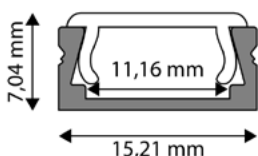

ALU PROFILE NORMAL WHITE

15,21x7,04mm | 1m | White

AAP-NWH-1M

5999097910369