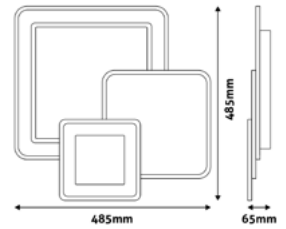

SOPHIE

93W | 7 440lm | 120° | 220-240V | 25 000h | 5/c

ADO3S-SO-2.4G 5999097938561

Dimmable with remote control