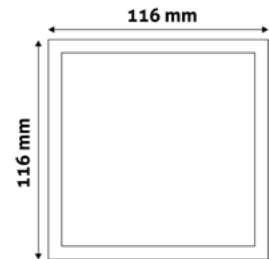

ACRPWW-S-6W-ALU	5999097912349	410lm
ACRPNW-S-6W-ALU	5999097912028	420lm
ACRPCW-S-6W-ALU	5999097912363	430lm