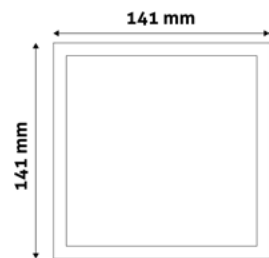

ACRPWW-S-9W-ALU	5999097916644	620lm
ACRPNW-S-9W-ALU	5999097916668	630lm
ACRPCW-S-9W-ALU	5999097916682	640lm