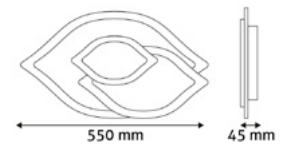

COEUR

74W | 5 180lm | 120° | 200-265V | 25 000h | 5/c

ADO3S-74W-COE-2.4G 5999097929309

Dimmable with remote control