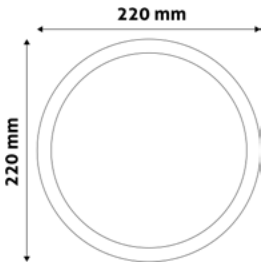

LED CEILING LAMP PANEL PLASTIC

24W | 170-260V | 120° | 25 000h | Ø220x26mm

ACRPWW-R-24W-PC	5999097933580	2 600lm
ACRPNW-R-24W-PC	5999097933603	2 600lm
ACRPCW-R-24W-PC	5999097933627	2 600lm

LED CEILING LAMP PANEL PLASTIC