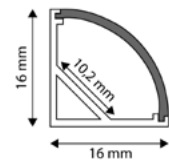

ALU PROFILE CORNER COVER CLEAR

21,9x5mm | 1m | Clear

AAP-C-COV-C-1M 5999562289822