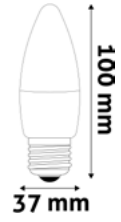

ABC27WW-6W	5999562286609	540lm	160°	
ABC27NW-6W	5999562286623	560lm	160°	
ABC27CW-6W	5999562289181	580lm	160°