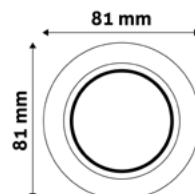

ABGU10F-N-CH 5999097911366