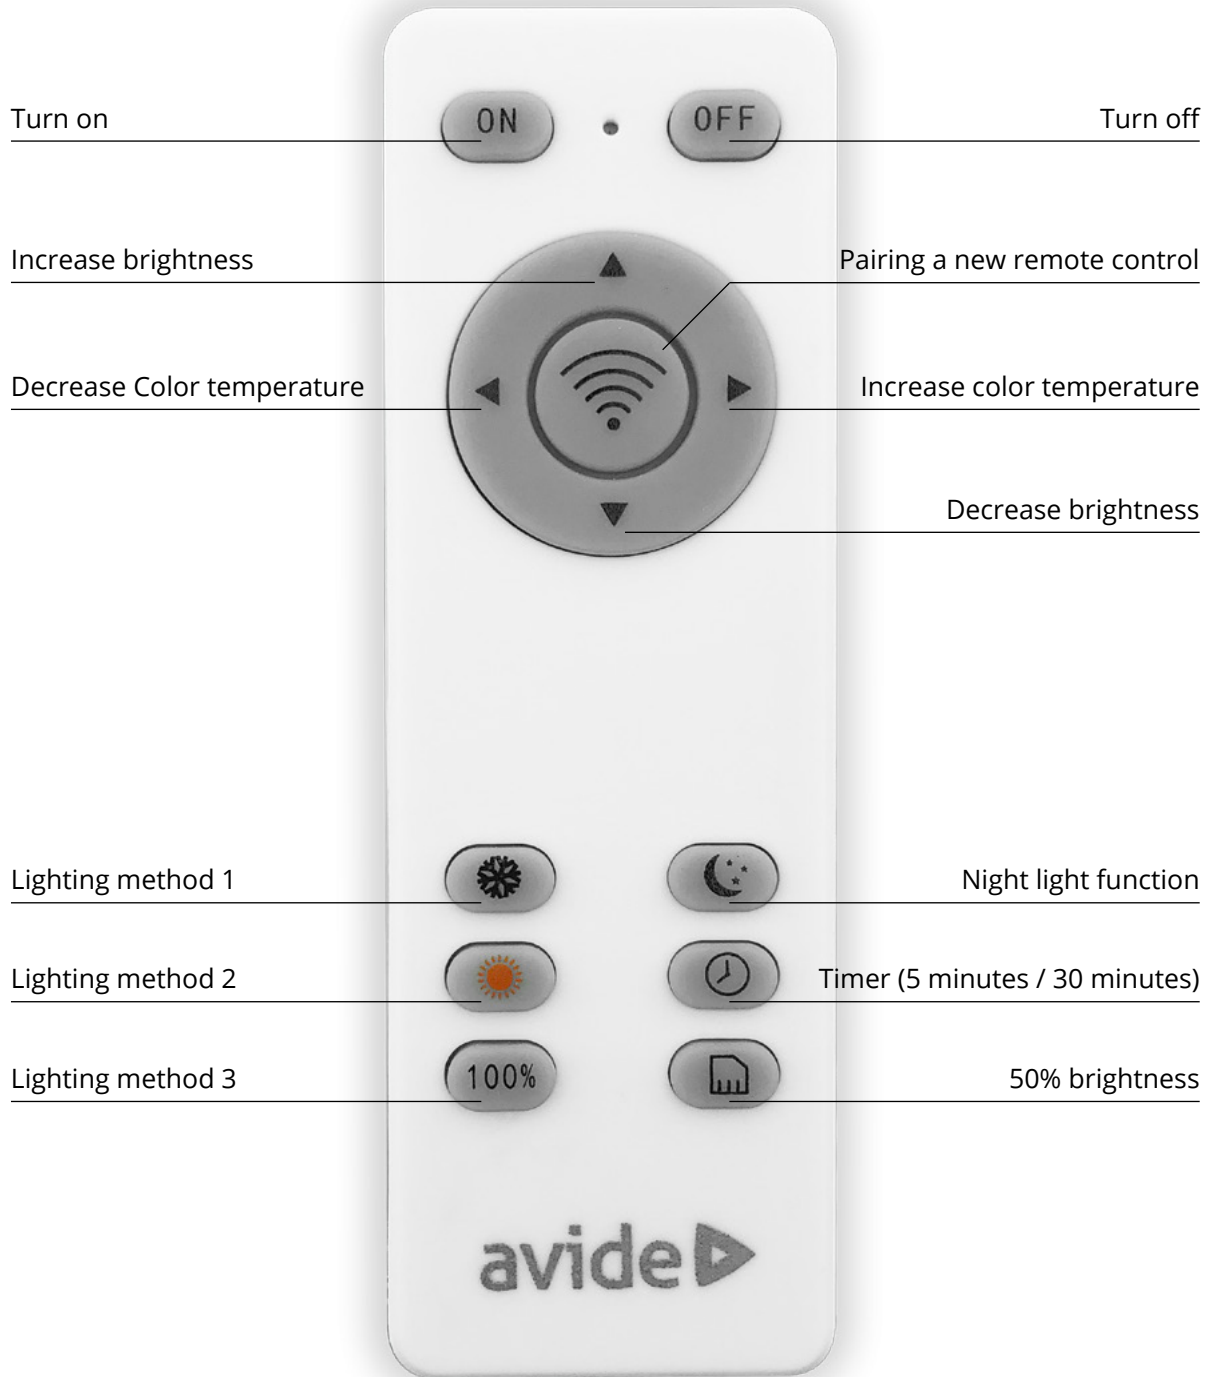

*: The products' lighting methods can be found on the packaging

MINI DESIGN OYSTERS

Mini Design Oysters have a wall-mounted design with three lighting modes that can be changed by toggling the wall switch on and off. They are available in a variety of unique designs. They are practical and at the same time they are excellent for decorating and defining the style of the interior of the home.