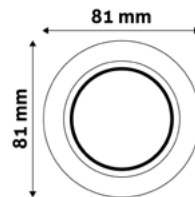

SQUARE SWIVEL
PAGE - 207.

GU10 FRAME ROUND WHITE

Metal | White | 81x31x81mm | 100/c

ABGU10F-N-W 5999097911342

GU10 FRAME ROUND BLACK

Metal | Black | 81x31x81mm | 100/c

ABGU10F-N-B 5999097911328

GU10 FRAME ROUND ANTRACITE