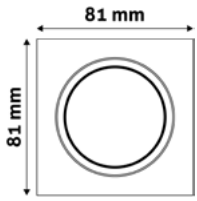

GU10 FRAME SQUARE COPPER

Metal | Copper | 74x31x74mm | 100/c

ABGU10F-S-CO

5999097911700

GU10 FRAME SQUARE SWIVEL WHITE

Metal | White | 81x26x81mm | 100/c

ABGU10F-SS-W

5999097911748