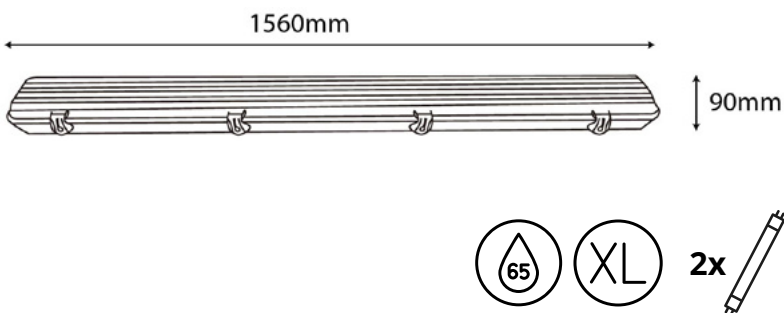

TRI-PROOF FIXTURE

2x58W | 1500mm | AC85-265V | 115x90x1560mm | 8/c

ATPF-2X58W

5999097916460