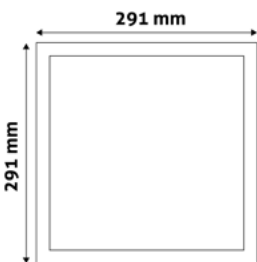

LED CEILING LAMP PANEL ALU

12W | 220-240V | 120° | 25 000h | 166x10x166mm

ACRPWW-S-12W-ALU	5999562281239	940lm
ACRPNW-S-12W-ALU	5999562288887	950lm
ACRPCW-S-12W-ALU	5999562281253	960lm

LED CEILING LAMP PANEL ALU

15W | 220-240V | 120° | 25 000h | 187x10x187mm

ACRPWW-S-15W-ALU	5999097916767	1 120lm
ACRPNW-S-15W-ALU	5999097916781	1 130lm
ACRPCW-S-15W-ALU	5999097916804	1 140lm

LED CEILING LAMP PANEL ALU

18W | 220-240V | 120° | 25 000h | 220x10x220mm

ACRPWW-S-18W-ALU	5999562281314	1 480lm
ACRPNW-S-18W-ALU	5999562288924	1 490lm
ACRPCW-S-18W-ALU	5999562281338	1 500lm

LED CEILING LAMP PANEL ALU

24W | 220-240V | 120° | 25 000h | 291x10x291mm

ACRPWW-S-24W-ALU	5999097913100	1 990lm
ACRPNW-S-24W-ALU	5999097912103	2 000lm
ACRPCW-S-24W-ALU	5999097913124	2 010lm