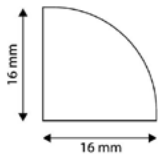

ALU PROFILE CORNER END CAP - 2PCS IN A SET

16x16mm | White

AAP-C-CAP

5999562289785

ALU PROFILE OUTSIDE CORNER COVER

White

AAP-C-CORN-OUT

5999562281079

ALU PROFILE INSIDE CORNER COVER

White

AAP-C-CORN-IN

5999562289969

ALU PROFILE STRAIGHT CORNER COVER

White

AAP-C-CORN-ST

5999562289983

SURFACE MOUNTED/RECESSED

ALU PROFILE NORMAL

15,21x7,04mm | 1m | Grey

AAP-N-1M

5999562289686

ALU PROFILE NORMAL

15,21x7,04mm | 2m | Grey

AAP-N-2M

5999097910284

ALU PROFILE NORMAL WHITE

15,21x7,04mm | 1m | White

AAP-NWH-1M

5999097910369

ALU PROFILE NORMAL WHITE

15,21x7,04mm | 2m | White

AAP-NWH-2M

5999097910406