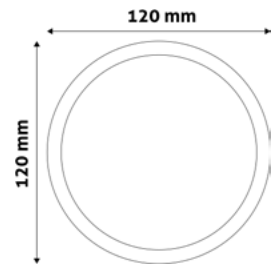

ACRPWW-R-9W-PC	5999097933405	900lm
ACRPNW-R-9W-PC	5999097933429	900lm
ACRPCW-R-9W-PC	5999097933443	900lm