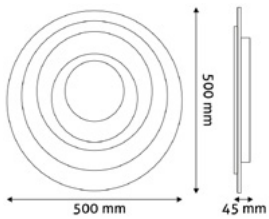

REESE

132W | 9 240lm | 120° | 200-265V | 25 000h | 5/c

ADO3S-132W-REE-2.4G 5999097929385

Dimmable with remote control

LEILA

80W | 10 800lm | 120° | 220-240VV | 30 000h | 5/c

ADO3S-80W-LEI-2.4G

5999097935041