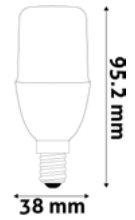

ABBSE14CW-7WA	5999097932040	806lm	200°