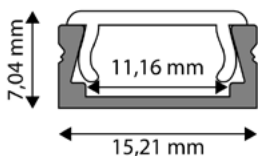

ALU PROFILE NORMAL

15,21x7,04mm | 1m | Grey

AAP-N-1M

5999562289686