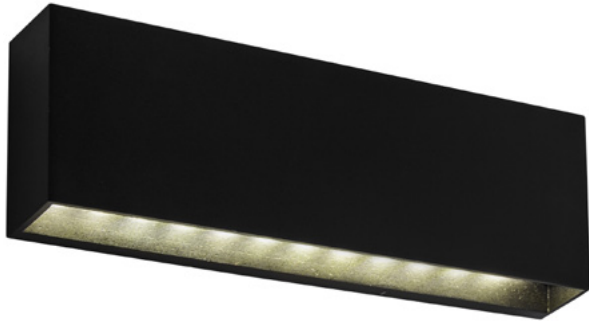

OUTDOOR WALL LAMP BURGOS

max 2x10W LED | 80x225mm | ALU+Glass | 16/c

AOLWGU10-BURD

5999097937168

OUTDOOR WALL LAMP MELBOURNE LED

6W | 533lm | 240x80mm | ABS+Plastic | 40° | 20/c

AOLW6WLED-MELB	5999097929026
AOLW6WW-MELB	5999097937489