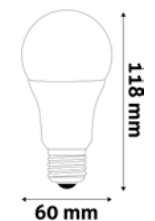

ABBG27WW-12W	5999097920986	1 045lm	240°	A F
ABBG27NW-12W	5999097921006	1 055lm	240°	A F
ABBG27CW-12W	5999097921020	1 065lm	240°	A F