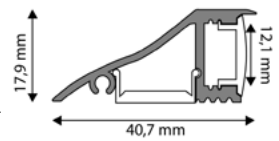

17,9x40,7mm | 1m | Grey

AAP-W-1M 5999097910468

ALU PROFILE WALL

17,9x40,7mm | 2m | Grey

AAP-W-2M 5999097910482

ALU PROFILE WALL COVER MILKY

17,9x40,7mm | 1m | Milky

AAP-W-COV-M-1M 5999097910703