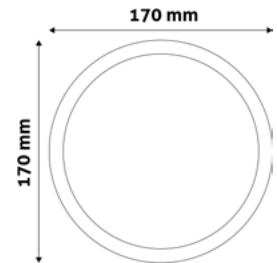

ACSMWW-R-18W-PC	5999097934068	1 900lm
ACSMNW-R-18W-PC	5999097934082	1 900lm
ACSMCW-R-18W-PC	5999097934105	1 900lm