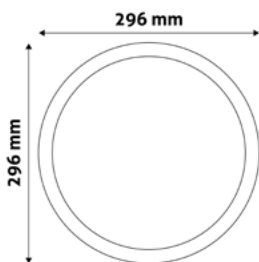

LED CEILING LAMP PANEL ALU

12W | 220-240V | 120° | 25 000h | 170x10mm

ACRPWW-R-12W-ALU	5999562281192	940lm
ACRPNW-R-12W-ALU	5999562288863	950lm
ACRPCW-R-12W-ALU	5999562281215	960lm

LED CEILING LAMP PANEL ALU

15W | 220-240V | 120° | 25 000h | 187x10mm

ACRPWW-R-15W-ALU	5999097916705	1 120lm
ACRPNW-R-15W-ALU	5999097916729	1 130lm
ACRPCW-R-15W-ALU	5999097916743	1 140lm

LED CEILING LAMP PANEL ALU

18W | 220-240V | 120° | 25 000h | 220x10mm

ACRPWW-R-18W-ALU	5999562281277	1 480lm
ACRPNW-R-18W-ALU	5999562288900	1 490lm
ACRPCW-R-18W-ALU	5999562281291	1 500lm

LED CEILING LAMP PANEL ALU

24W | 220-240V | 120° | 25 000h | 296x10mm

ACRPWW-R-24W-ALU	5999097913063	1 990lm
ACRPNW-R-24W-ALU	5999097912080	2 000lm
ACRPCW-R-24W-ALU	5999097913087	2 010lm