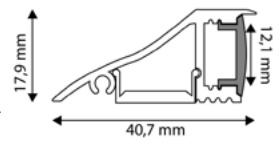

ALU PROFILE WALL COVER MILKY

17,9x40,7mm | 2m | Milky

AAP-W-COV-M-2M 5999097910628