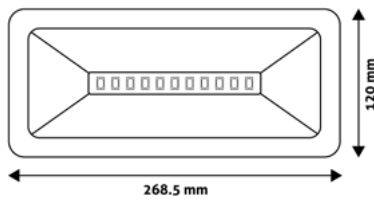

EXIT LIGHT SURFACE MOUNTED IP65

2.8W | 80lm | | 11x SMD2835 | 3.6V / 1000 mAh | 220-240V | 3h | 12/c

AEXITL-IP65

5999097926742