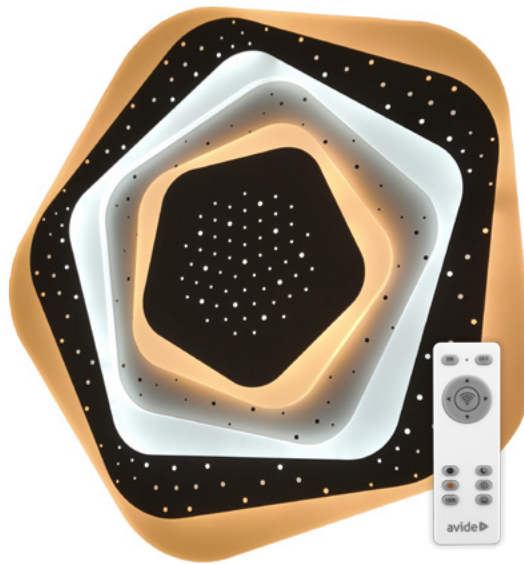

ELIZA

83W | 5 900lm | 120° | 180-265V | 25 000h | 5/c

ADO3S-83W-EL-2.4G

5999097923888

Dimmable with remote control