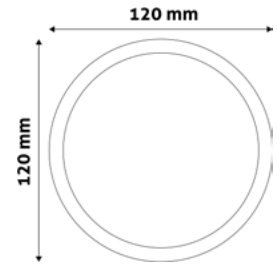

24W | 170-260V | 120° | 25 000h | 220x220x26mm

ACRPWW-S-24W-PC	5999097933887	2 600lm
ACRPNW-S-24W-PC	5999097933900	2 600lm
ACRPCW-S-24W-PC	5999097933924	2 600lm

LED CEILING LAMP ROUND PLASTIC

9W | 170-260V | 120° | 25 000h | Ø120x26mm