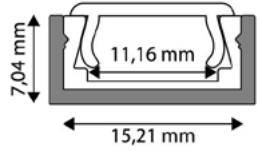

ALU PROFILE NORMAL/RECESSED COVER CLEAR

15,2x5,22mm | 2m | Clear

AAP-NR-COV-C-2M

5999097911021

ALU PROFILE NORMAL MOUNTING CLIP

15,21x7,04mm | White

AAP-N-CLIP

5999562289846