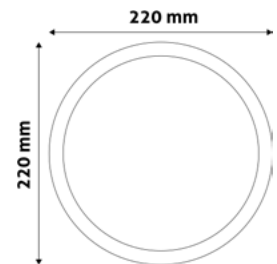

24W | 170-260V | 120° | 25 000h | Ø220x26mm

ACSMWW-R-24W-PC	5999097934129	2 600lm
ACSMNW-R-24W-PC	5999097934143	2 600lm
ACSMCW-R-24W-PC	5999097934167	2 600lm

LED CEILING LAMP PLASTIC

9W | 170-260V | 120° | 25 000h | 120x120x26mm