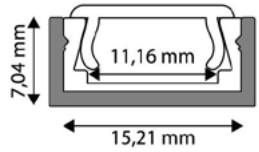

ALU PROFILE NORMAL MOUNTING CLIP BLACK

15,21x7,04mm | Black

AAP-NBL-CLIP

5999097910949