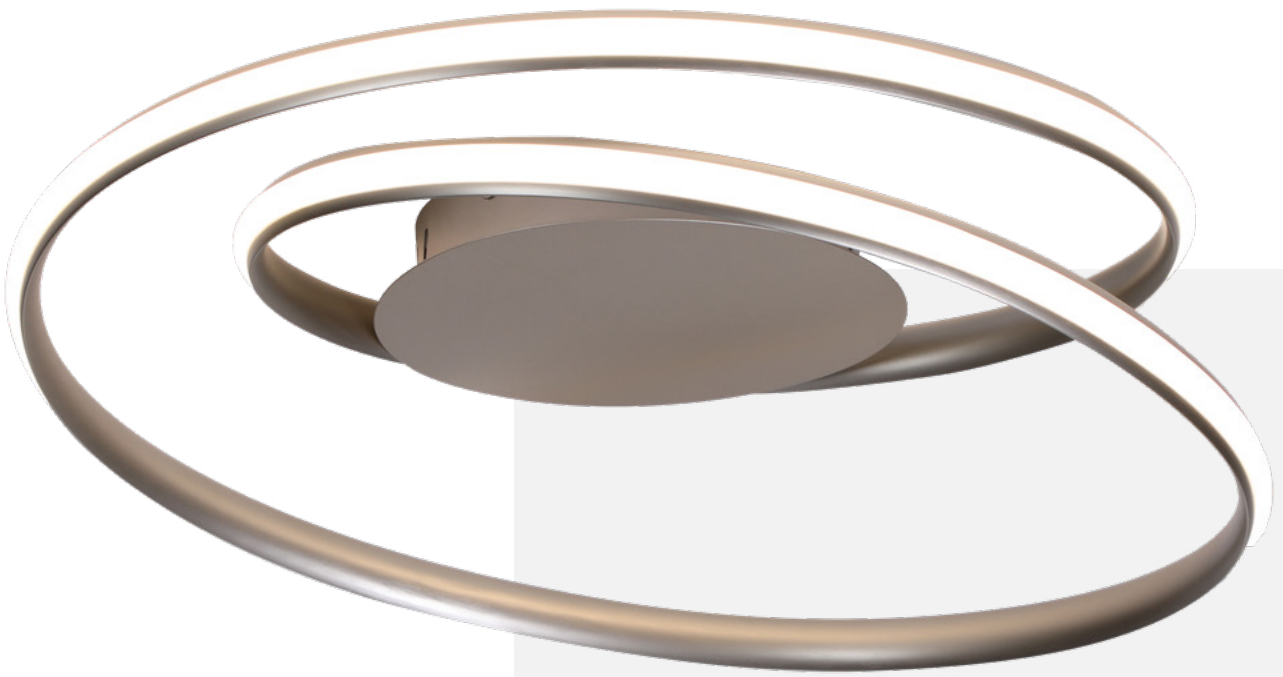

AWDO3S-33W-YVM 5999097929446

PENDANT LIGHTS

The custom-designed pendant lights make your home stylish. Designs in line with today's modern needs are available in an integrated LED design or socket-design.