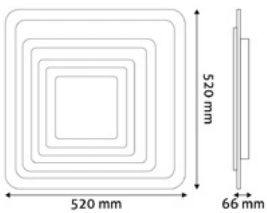

NANSY-3D

81W | 5 680lm | 120° | 200-265V | 25 000h | 5/c

Dimmable with remote control

ADO3S-NAN3D-2.4G 5999097938509