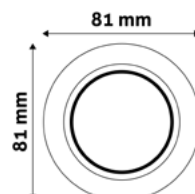

ABGU10F-N-CO 5999097911380