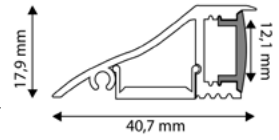

17,9x40,7mm | 1m | Grey

AAP-W-1M 5999097910468

ALU PROFILE WALL

17,9x40,7mm | 2m | Grey

AAP-W-2M 5999097910482

ALU PROFILE WALL COVER MILKY

17,9x40,7mm | 1m | Milky

AAP-W-COV-M-1M 5999097910703