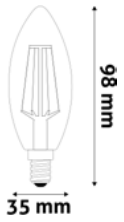

LED FILAMENT CANDLE 2700K HIGH LUMEN

6W | E14 | 220-240V | 15 000h | CRI80 | 100/c

ABLFC14WW-HL-6W	5999097941165	806lm	360°	
ABLFC14NW-HL-6W	5999097938363	806lm	360°	

LED FILAMENT CANDLE HIGH LUMEN

7W | E14 | 220-240V | 25 000h | CRI80 | 100/c

ABLFC14WW-HL-7W	5999097918587	870lm	360°	

LED MILKY FILAMENT GLOBE

7.5W | E27 | 220-240V | 25 000h | CRI80 | 100/c

ABLFG27WW-8W-M	5999097907628	810lm	360°	

LED FROSTED FILAMENT GLOBE

8W | E27 | 220-240V | 25 000h | CRI80 | 100/c

ABLFG27NW-8W-FR	5999097909486	770lm	360°