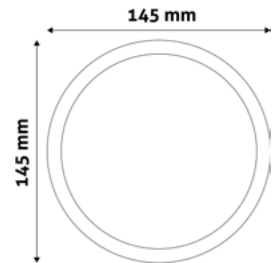

ACRPWW-R-12W-PC	5999097933467	1 250lm
ACRPNW-R-12W-PC	5999097933481	1 250lm
ACRPCW-R-12W-PC	5999097933504	1 250lm