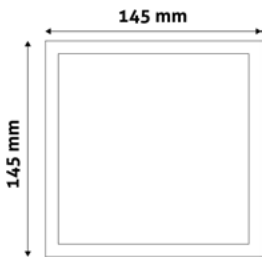

LED CEILING LAMP PLASTIC

9W | 170-260V | 120° | 25 000h | 120x120x26mm

ACSMWW-S-9W-PC	5999097934181	900lm
ACSMNW-S-9W-PC	5999097934204	900lm
ACSMCW-S-9W-PC	5999097934228	900lm

LED CEILING LAMP PLASTIC

12W | 170-260V | 120° | 25 000h | 145x145x26mm

ACSMWW-S-12W-PC	5999097934242	1 250lm
ACSMNW-S-12W-PC	5999097934266	1 250lm
ACSMCW-S-12W-PC	5999097934280	1 250lm

LED CEILING LAMP PLASTIC

18W | 170-260V | 120° | 25 000h | 170x170x26mm

ACSMWW-S-18W-PC	5999097934303	1 900lm
ACSMNW-S-18W-PC	5999097934327	1 900lm
ACSMCW-S-18W-PC	5999097934341	1 900lm

LED CEILING LAMP PLASTIC

24W | 170-260V | 120° | 25 000h | 220x220x26mm

ACSMWW-S-24W-PC	5999097934365	2 600lm
ACSMNW-S-24W-PC	5999097934389	2 600lm
ACSMCW-S-24W-PC	5999097934402	2 600lm