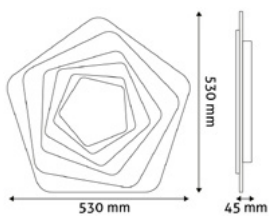

ELIZA

83W | 5 900lm | 120° | 180-265V | 25 000h | 5/c

ADO3S-83W-EL-2.4G

5999097923888

Dimmable with remote control