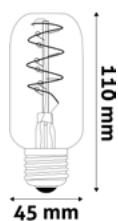

LED SOFT FILAMENT T45

3W | E27 | 220-240V | 25 000h | CRI80 | 100/c

ABLSFT45EW-3W

5999097926667

180lm

360°

LED SOFT FILAMENT T45

5W | E27 | 220-240V | 25 000h | CRI80 | 100/c

ABLSFT45EW-5W

5999097924649

360lm

360°

LED SOFT FILAMENT T9

5W | E27 | 220-240V | 25 000h | CRI80 | 50/c

ABLSFT9EW-5W

5999097924687

360lm

360°

LED SOFT FILAMENT ST58

5W | E27 | 220-240V | 25 000h | CRI80 | 20/c

ABLSFST58EW-5W

5999097926360

360lm

360°