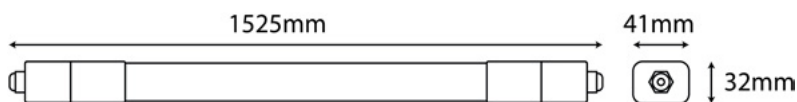

LED NANO LIGHT LINKABLE

36W | 3 600lm | 220-240V | 41x32x1525mm | 150° | 25 000h | 25/c

ALNLNW-36W

5999097923109