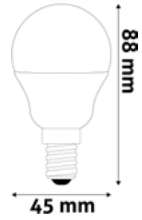

5999097931982

SMART LED MINI GLOBE WIFI + BLE APP CONTROL

Dimmable by application

4.9W | 470lm | E14 | 220-240V | 180° | 30 000h | 10/x 40/c

ASMG14RGBW-4.9W-WIBLE

5999097932088

SMART LED CANDLE WIFI + BLE APP CONTROL