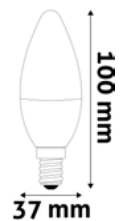

LED CANDLE TWIN PACK

6W | E14 | 220-240V | 25 000h | CRI80 | 2/b 100/c

ABC14WW-6W-APTP	5999562288122	540lm	160°	
ABC14NW-6W-APTP	5999562288146	570lm	240°	

LED CANDLE FLAME

6W | E14 | 220-240V | 25 000h | CRI80 | 100/c