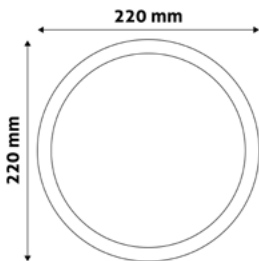

LED CEILING LAMP PANEL ALU

12W | 220-240V | 120° | 25 000h | 170x10mm

ACRPWW-R-12W-ALU	5999562281192	940lm
ACRPNW-R-12W-ALU	5999562288863	950lm
ACRPCW-R-12W-ALU	5999562281215	960lm

LED CEILING LAMP PANEL ALU

15W | 220-240V | 120° | 25 000h | 187x10mm

ACRPWW-R-15W-ALU	5999097916705	1 120lm
ACRPNW-R-15W-ALU	5999097916729	1 130lm
ACRPCW-R-15W-ALU	5999097916743	1 140lm

LED CEILING LAMP PANEL ALU

18W | 220-240V | 120° | 25 000h | 220x10mm

ACRPWW-R-18W-ALU	5999562281277	1 480lm
ACRPNW-R-18W-ALU	5999562288900	1 490lm
ACRPCW-R-18W-ALU	5999562281291	1 500lm

LED CEILING LAMP PANEL ALU

24W | 220-240V | 120° | 25 000h | 296x10mm

ACRPWW-R-24W-ALU	5999097913063	1 990lm
ACRPNW-R-24W-ALU	5999097912080	2 000lm
ACRPCW-R-24W-ALU	5999097913087	2 010lm