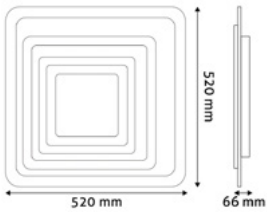

NANSY

82W | 6 490lm | 120° | 220,240V | 30 000h | 5/c

Dimmable with remote control

ADO3S-NAN-2.4G 5999097943923