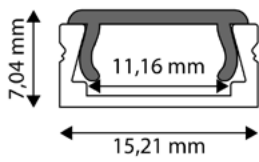

15,2x5,22mm | 2m | Milky

AAP-NR-COV-M-2M 5999097911069

ALU PROFILE NORMAL/RECESSED COVER CLEAR

15,2x5,22mm | 1m | Clear

AAP-NR-COV-C-1M 5999562289808

ALU PROFILE NORMAL/RECESSED COVER CLEAR

15,2x5,22mm | 2m | Clear