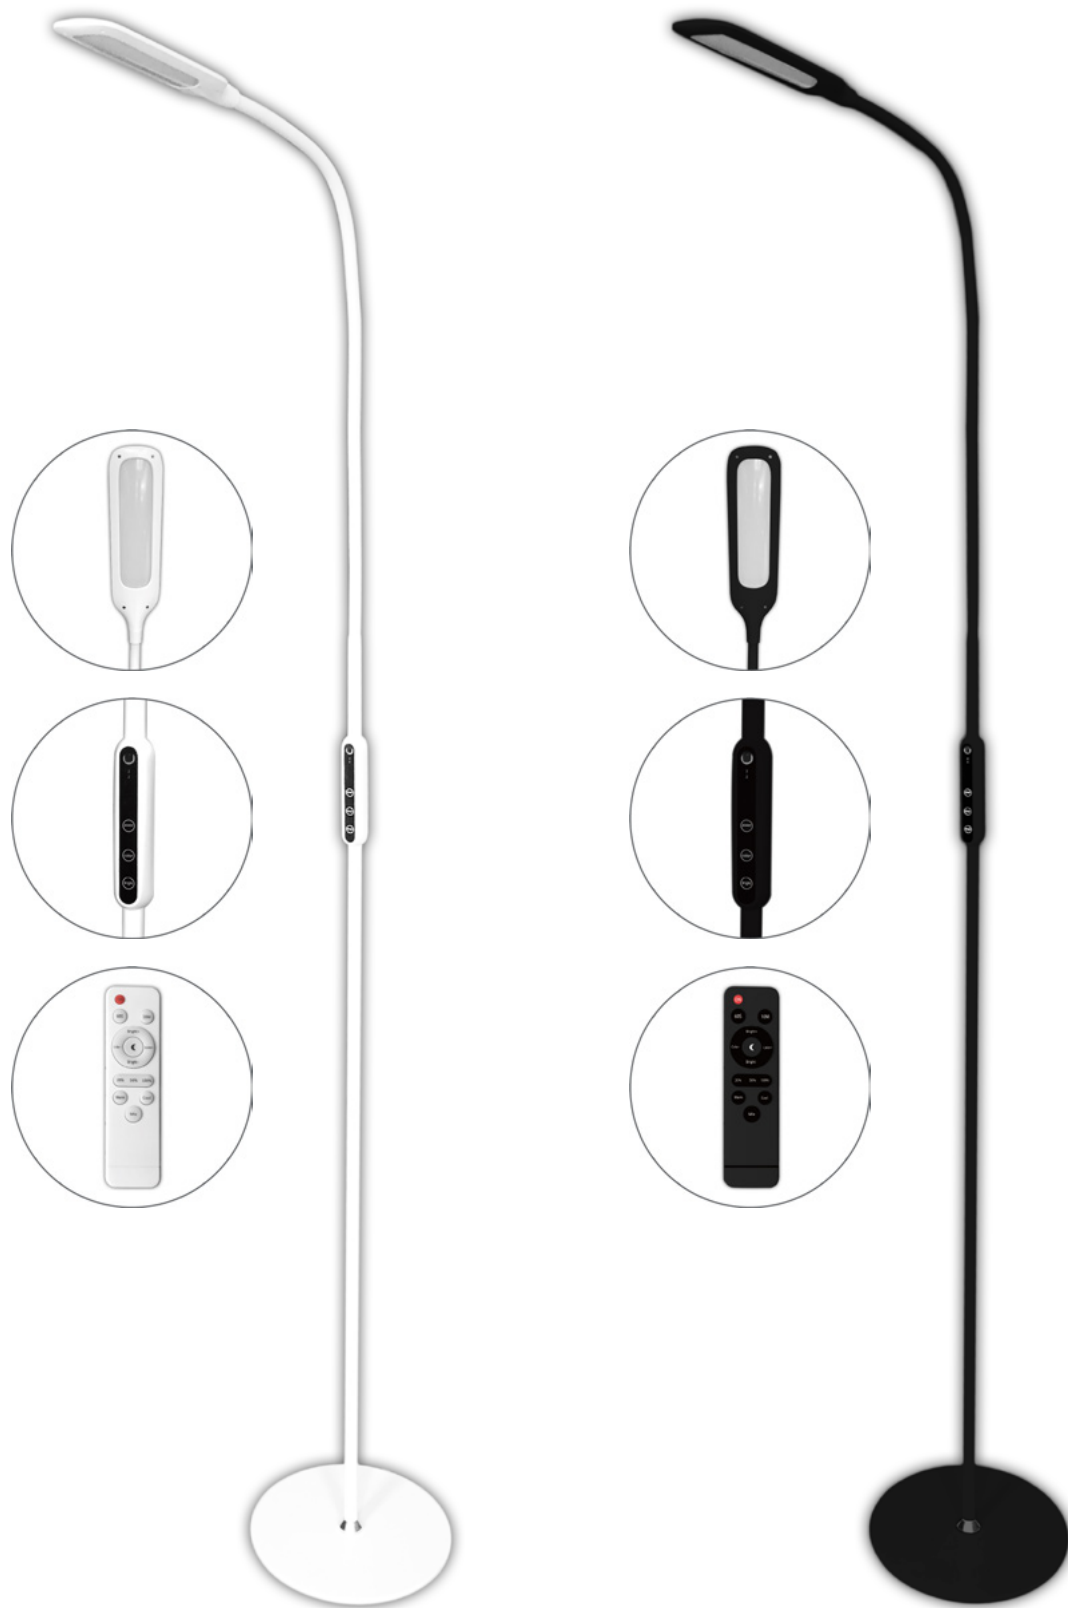

FLOOR LAMPS

ANGEL
PAGE - 70.

REMO
PAGE - 71.

TWIST
PAGE - 72.

WAVE
PAGE - 72.

LED FLOOR LAMP ANGEL

12W | 500lm | 170° | White / Black | 1 390mm | 5/c

	ABLFL-12W-ANGEL-W	5999097919362
	ABLFL-12W-ANGEL-B	5999097919447