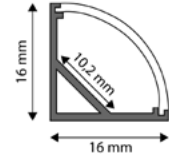

CORNER

ALU PROFILE CORNER

16x16mm | 1m | Grey

AAP-C-1M 5999562289723

ALU PROFILE CORNER

16x16mm | 2m | Grey

AAP-C-2M 5999097910307

ALU PROFILE CORNER COVER FROSTED