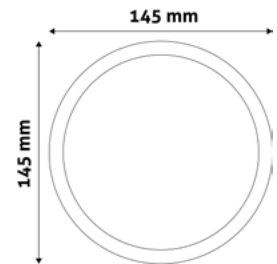

ACSMWW-R-12W-PC	5999097934006	1 250lm
ACSMNW-R-12W-PC	5999097934020	1 250lm
ACSMCW-R-12W-PC	5999097934044	1 250lm