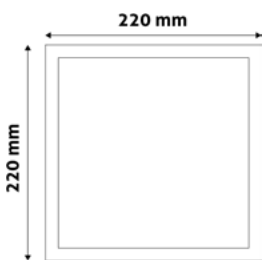

LED CEILING LAMP PLASTIC

9W | 170-260V | 120° | 25 000h | 120x120x26mm

ACSMWW-S-9W-PC	5999097934181	900lm
ACSMNW-S-9W-PC	5999097934204	900lm
ACSMCW-S-9W-PC	5999097934228	900lm

LED CEILING LAMP PLASTIC

12W | 170-260V | 120° | 25 000h | 145x145x26mm

ACSMWW-S-12W-PC	5999097934242	1 250lm
ACSMNW-S-12W-PC	5999097934266	1 250lm
ACSMCW-S-12W-PC	5999097934280	1 250lm

LED CEILING LAMP PLASTIC

18W | 170-260V | 120° | 25 000h | 170x170x26mm

ACSMWW-S-18W-PC	5999097934303	1 900lm
ACSMNW-S-18W-PC	5999097934327	1 900lm
ACSMCW-S-18W-PC	5999097934341	1 900lm

LED CEILING LAMP PLASTIC

24W | 170-260V | 120° | 25 000h | 220x220x26mm

ACSMWW-S-24W-PC	5999097934365	2 600lm
ACSMNW-S-24W-PC	5999097934389	2 600lm
ACSMCW-S-24W-PC	5999097934402	2 600lm