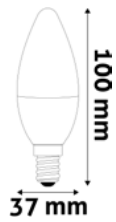

LED CANDLE

4.5W | E14 | 220-240V | 15 000h | CRI80 | 100/c

ABC14WW-4.5W	5999097931043	470lm	240°	
ABC14NW-4.5W	5999097931067	470lm	240°	
ABC14CW-4.5W	5999097931081	470lm	240°	

LED CANDLE

6W | E14 | 220-240V | 25 000h | CRI80 | 100/c

ABC14EW-6W	5999562284155	450lm	160°	
ABC14WW-6W	5999562285183	560lm	240°	
ABC14NW-6W	5999562285169	570lm	240°	
ABC14CW-6W	5999562289167	580lm	240°	

LED CANDLE

6.5W | E14 | 220-240V | 15 000h | CRI80 | 100/c

ABC14EW-6.5W	5999097931142	806lm	240°	
ABC14WW-6.5W	5999097931104	806lm	240°	
ABC14NW-6.5W	5999097931128	806lm	240°	
ABC14CW-6.5W	5999097931166	806lm	240°	

LED CANDLE

8W | E14 | 220-240V | 25 000h | CRI80 | 100/c

ABC14WW-8W	5999097925042	810lm	200°