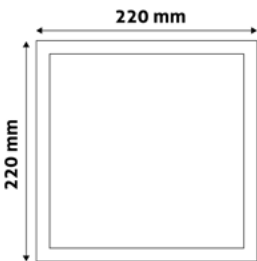

LED CEILING LAMP PANEL ALU

12W | 220-240V | 120° | 25 000h | 166x10x166mm

ACRPWW-S-12W-ALU	5999562281239	940lm
ACRPNW-S-12W-ALU	5999562288887	950lm
ACRPCW-S-12W-ALU	5999562281253	960lm

LED CEILING LAMP PANEL ALU

15W | 220-240V | 120° | 25 000h | 187x10x187mm

ACRPWW-S-15W-ALU	5999097916767	1 120lm
ACRPNW-S-15W-ALU	5999097916781	1 130lm
ACRPCW-S-15W-ALU	5999097916804	1 140lm

LED CEILING LAMP PANEL ALU

18W | 220-240V | 120° | 25 000h | 220x10x220mm

ACRPWW-S-18W-ALU	5999562281314	1 480lm
ACRPNW-S-18W-ALU	5999562288924	1 490lm
ACRPCW-S-18W-ALU	5999562281338	1 500lm

LED CEILING LAMP PANEL ALU

24W | 220-240V | 120° | 25 000h | 291x10x291mm

ACRPWW-S-24W-ALU	5999097913100	1 990lm
ACRPNW-S-24W-ALU	5999097912103	2 000lm
ACRPCW-S-24W-ALU	5999097913124	2 010lm