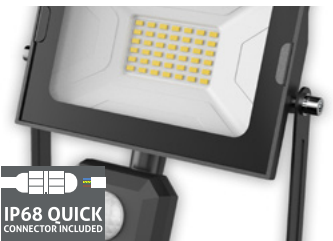

FLOOD LIGHTS

SMD SLIM
PAGE - 172.

SMD SLIM WHITE
PAGE - 173.

SMD SLIM RGB
PAGE - 173.

SMD SLIM PIR
PAGE - 174.

SMD SLIM PIR WHITE
PAGE - 175.

SMD SLIM WITH QUICK CONNECTOR
PAGE - 176.

SMD SLIM PIR WITH QUICK CONNECTOR
PAGE - 177.