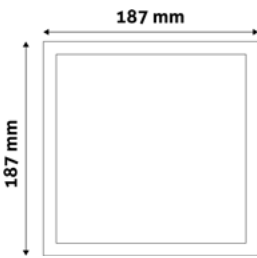

LED CEILING LAMP PANEL ALU

12W | 220-240V | 120° | 25 000h | 166x10x166mm

ACRPWW-S-12W-ALU	5999562281239	940lm
ACRPNW-S-12W-ALU	5999562288887	950lm
ACRPCW-S-12W-ALU	5999562281253	960lm

LED CEILING LAMP PANEL ALU

15W | 220-240V | 120° | 25 000h | 187x10x187mm

ACRPWW-S-15W-ALU	5999097916767	1 120lm
ACRPNW-S-15W-ALU	5999097916781	1 130lm
ACRPCW-S-15W-ALU	5999097916804	1 140lm

LED CEILING LAMP PANEL ALU

18W | 220-240V | 120° | 25 000h | 220x10x220mm

ACRPWW-S-18W-ALU	5999562281314	1 480lm
ACRPNW-S-18W-ALU	5999562288924	1 490lm
ACRPCW-S-18W-ALU	5999562281338	1 500lm

LED CEILING LAMP PANEL ALU

24W | 220-240V | 120° | 25 000h | 291x10x291mm

ACRPWW-S-24W-ALU	5999097913100	1 990lm
ACRPNW-S-24W-ALU	5999097912103	2 000lm
ACRPCW-S-24W-ALU	5999097913124	2 010lm