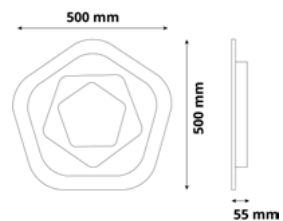

ADAIR

134W | 9 380lm | 120° | 200-265V | 25 000h | 5/c

ADO3S-134W-ADA-2.4G 5999097929361

Dimmable with remote control