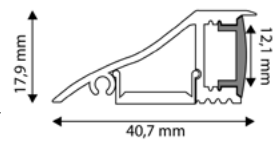

ALU PROFILE WALL COVER CLEAR

17,9x40,7mm | 2m | Clear

AAP-W-COV-C-2M 5999097910826