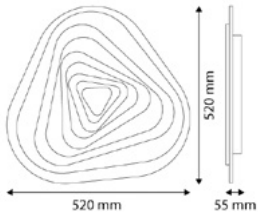

YVETTE

90W | 13 200lm | 120° | 220-240VV | 30 000h | 5/c

ADO3S-90W-YV-2.4G

5999097934860

Dimmable with remote control