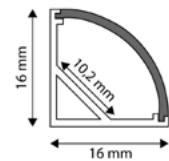

ALU PROFILE CORNER COVER CLEAR

21,9x5mm | 2m | Clear

AAP-C-COV-C-2M 5999097910963