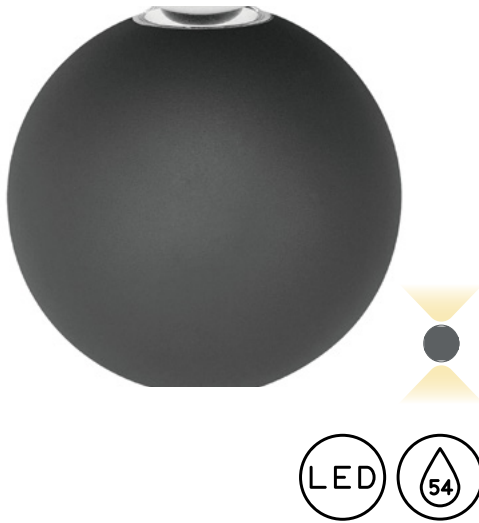

OUTDOOR WALL LAMP CAIRO 2 WAY LED

6W | 230lm | 105x105mm | Alu+Plastic | 89° | 12/c

AOLW6WLED-CAI	5999097929064
AOLW6WW-CAI	5999097937403