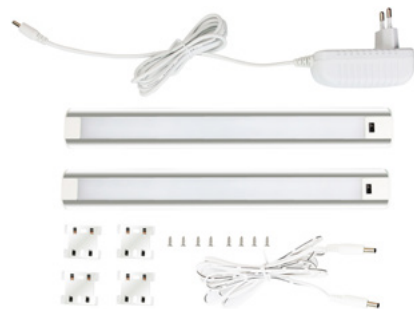

LED STRIP CABINET LIGHT 9W 66LED + SENSOR 2X60CM

F 9W | 900lm | 600mm | 230V | 20/c

ABLSCAB-60NW-BL2	5999562288429