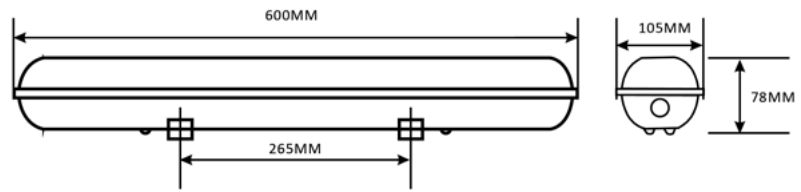

ATPF-LED-20W

5999097916484