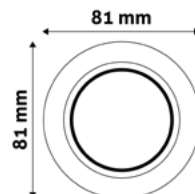

SQUARE SWIVEL
PAGE - 207.

GU10 FRAME ROUND WHITE

Metal | White | 81x31x81mm | 100/c

ABGU10F-N-W 5999097911342

GU10 FRAME ROUND BLACK

Metal | Black | 81x31x81mm | 100/c

ABGU10F-N-B 5999097911328

GU10 FRAME ROUND ANTRACITE