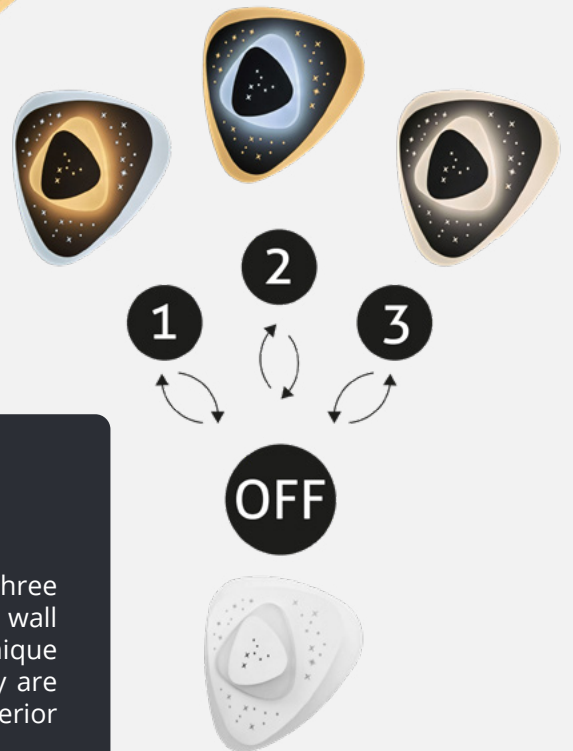

*: The products' lighting methods can be found on the packaging

MINI DESIGN OYSTERS

Mini Design Oysters have a wall-mounted design with three lighting modes that can be changed by toggling the wall switch on and off. They are available in a variety of unique designs. They are practical and at the same time they are excellent for decorating and defining the style of the interior of the home.