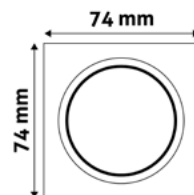

ABGU10F-S-SN

5999097917184