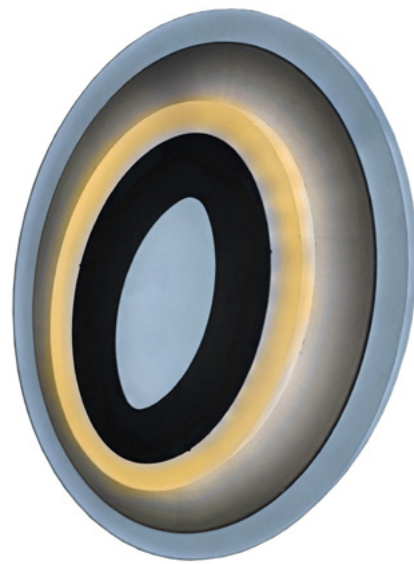

SHERON MINI

25W | 1 750lm | 120° | 200-265V | 25 000h | 10/c

AWDO3S-25W-SHRM

5999097929521

OLIVE MINI

27W | 2 150lm | 120° | 200-265V | 25 000h | 10/c

AWDO3S-27W-OLVM

5999097929569