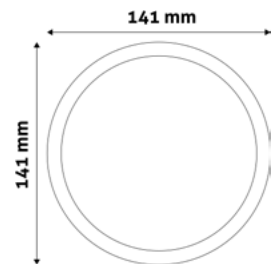

ACRPWW-R-9W-ALU	5999097916583	620lm
ACRPCW-R-9W-ALU	5999097916620	640lm