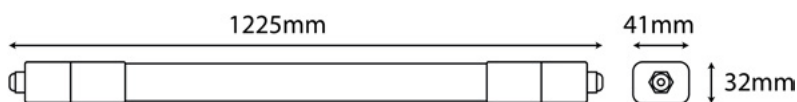

ATPF-LED-60W

5999097916521

LED NANO LIGHT LINKABLE

18W | 1 800lm | 220-240V | 41x32x680mm | 150° | 25 000h | 25/c 

ALNLNW-18W

5999097923147

LED NANO LIGHT LINKABLE

24W | 2 400lm | 220-240V | 41x32x1225mm | 150° | 25 000h | 25/c 