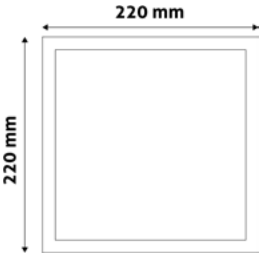

LED CEILING LAMP PANEL PLASTIC

24W | 170-260V | 120° | 25 000h | 220x220x26mm

ACRPWW-S-24W-PC	5999097933887	2 600lm
ACRPNW-S-24W-PC	5999097933900	2 600lm
ACRPCW-S-24W-PC	5999097933924	2 600lm