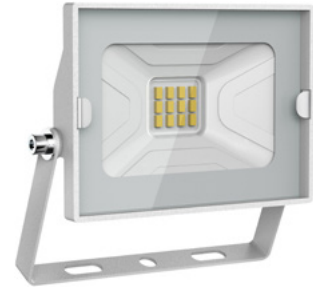

LED FLOOD LIGHT SLIM SMD

10W | 800lm | 220-240V | 120° | 25 000h

ABSSFLNW-10W-W

5999097924847