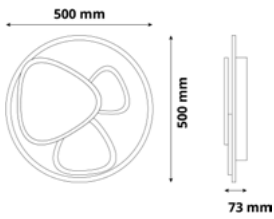

SOPHIE

93W | 7 440lm | 120° | 220-240V | 25 000h | 5/c

ADO3S-SO-2.4G 5999097938561

Dimmable with remote control

PORTER

160W | 11 200lm | 120° | 200-265V | 25 000h | 5/c

ADO3S-160W-POR-2.4G 5999097929347

Dimmable with remote control