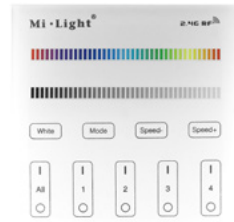

RGB + W 4 ZONE SET 120W
PAGE - 143.