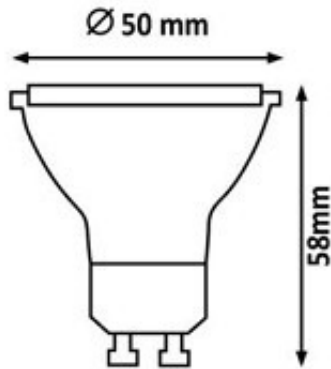

## Specifikacija

- **Boja svetlosti:** Toplo bela 2700-3000K
- **Dimovanje:** Da
- **Grlo:** GU10
- **Jačina (snaga):** 6W
- **Jedinica mere:** kom
- **Lumen:** 490lm

- **Materijal:** Plastika
- **Potrošnja :** 6kWh/1000h
- **Napon:** 220V
- **Saobraznost:** 2 god.
- **Ugao svetlosti (°):** 120

ENERG

Rábalux  
1574

A  
B  
C  
D  
E  
F  
G

F

6  
kWh / 1000h

2019/2015

The image shows an energy label for a Rábalux 1574 light bulb. It features the European Union energy label logo at the top left. The label includes the brand name 'Rábalux' and the model number '1574'. A vertical scale of energy efficiency classes from A to G is shown, with class F highlighted in black and a large 'F' to its right. Below the scale, the energy consumption is listed as '6 kWh / 1000h'. A QR code is located at the bottom left, and the date '2019/2015' is printed vertically at the bottom right.